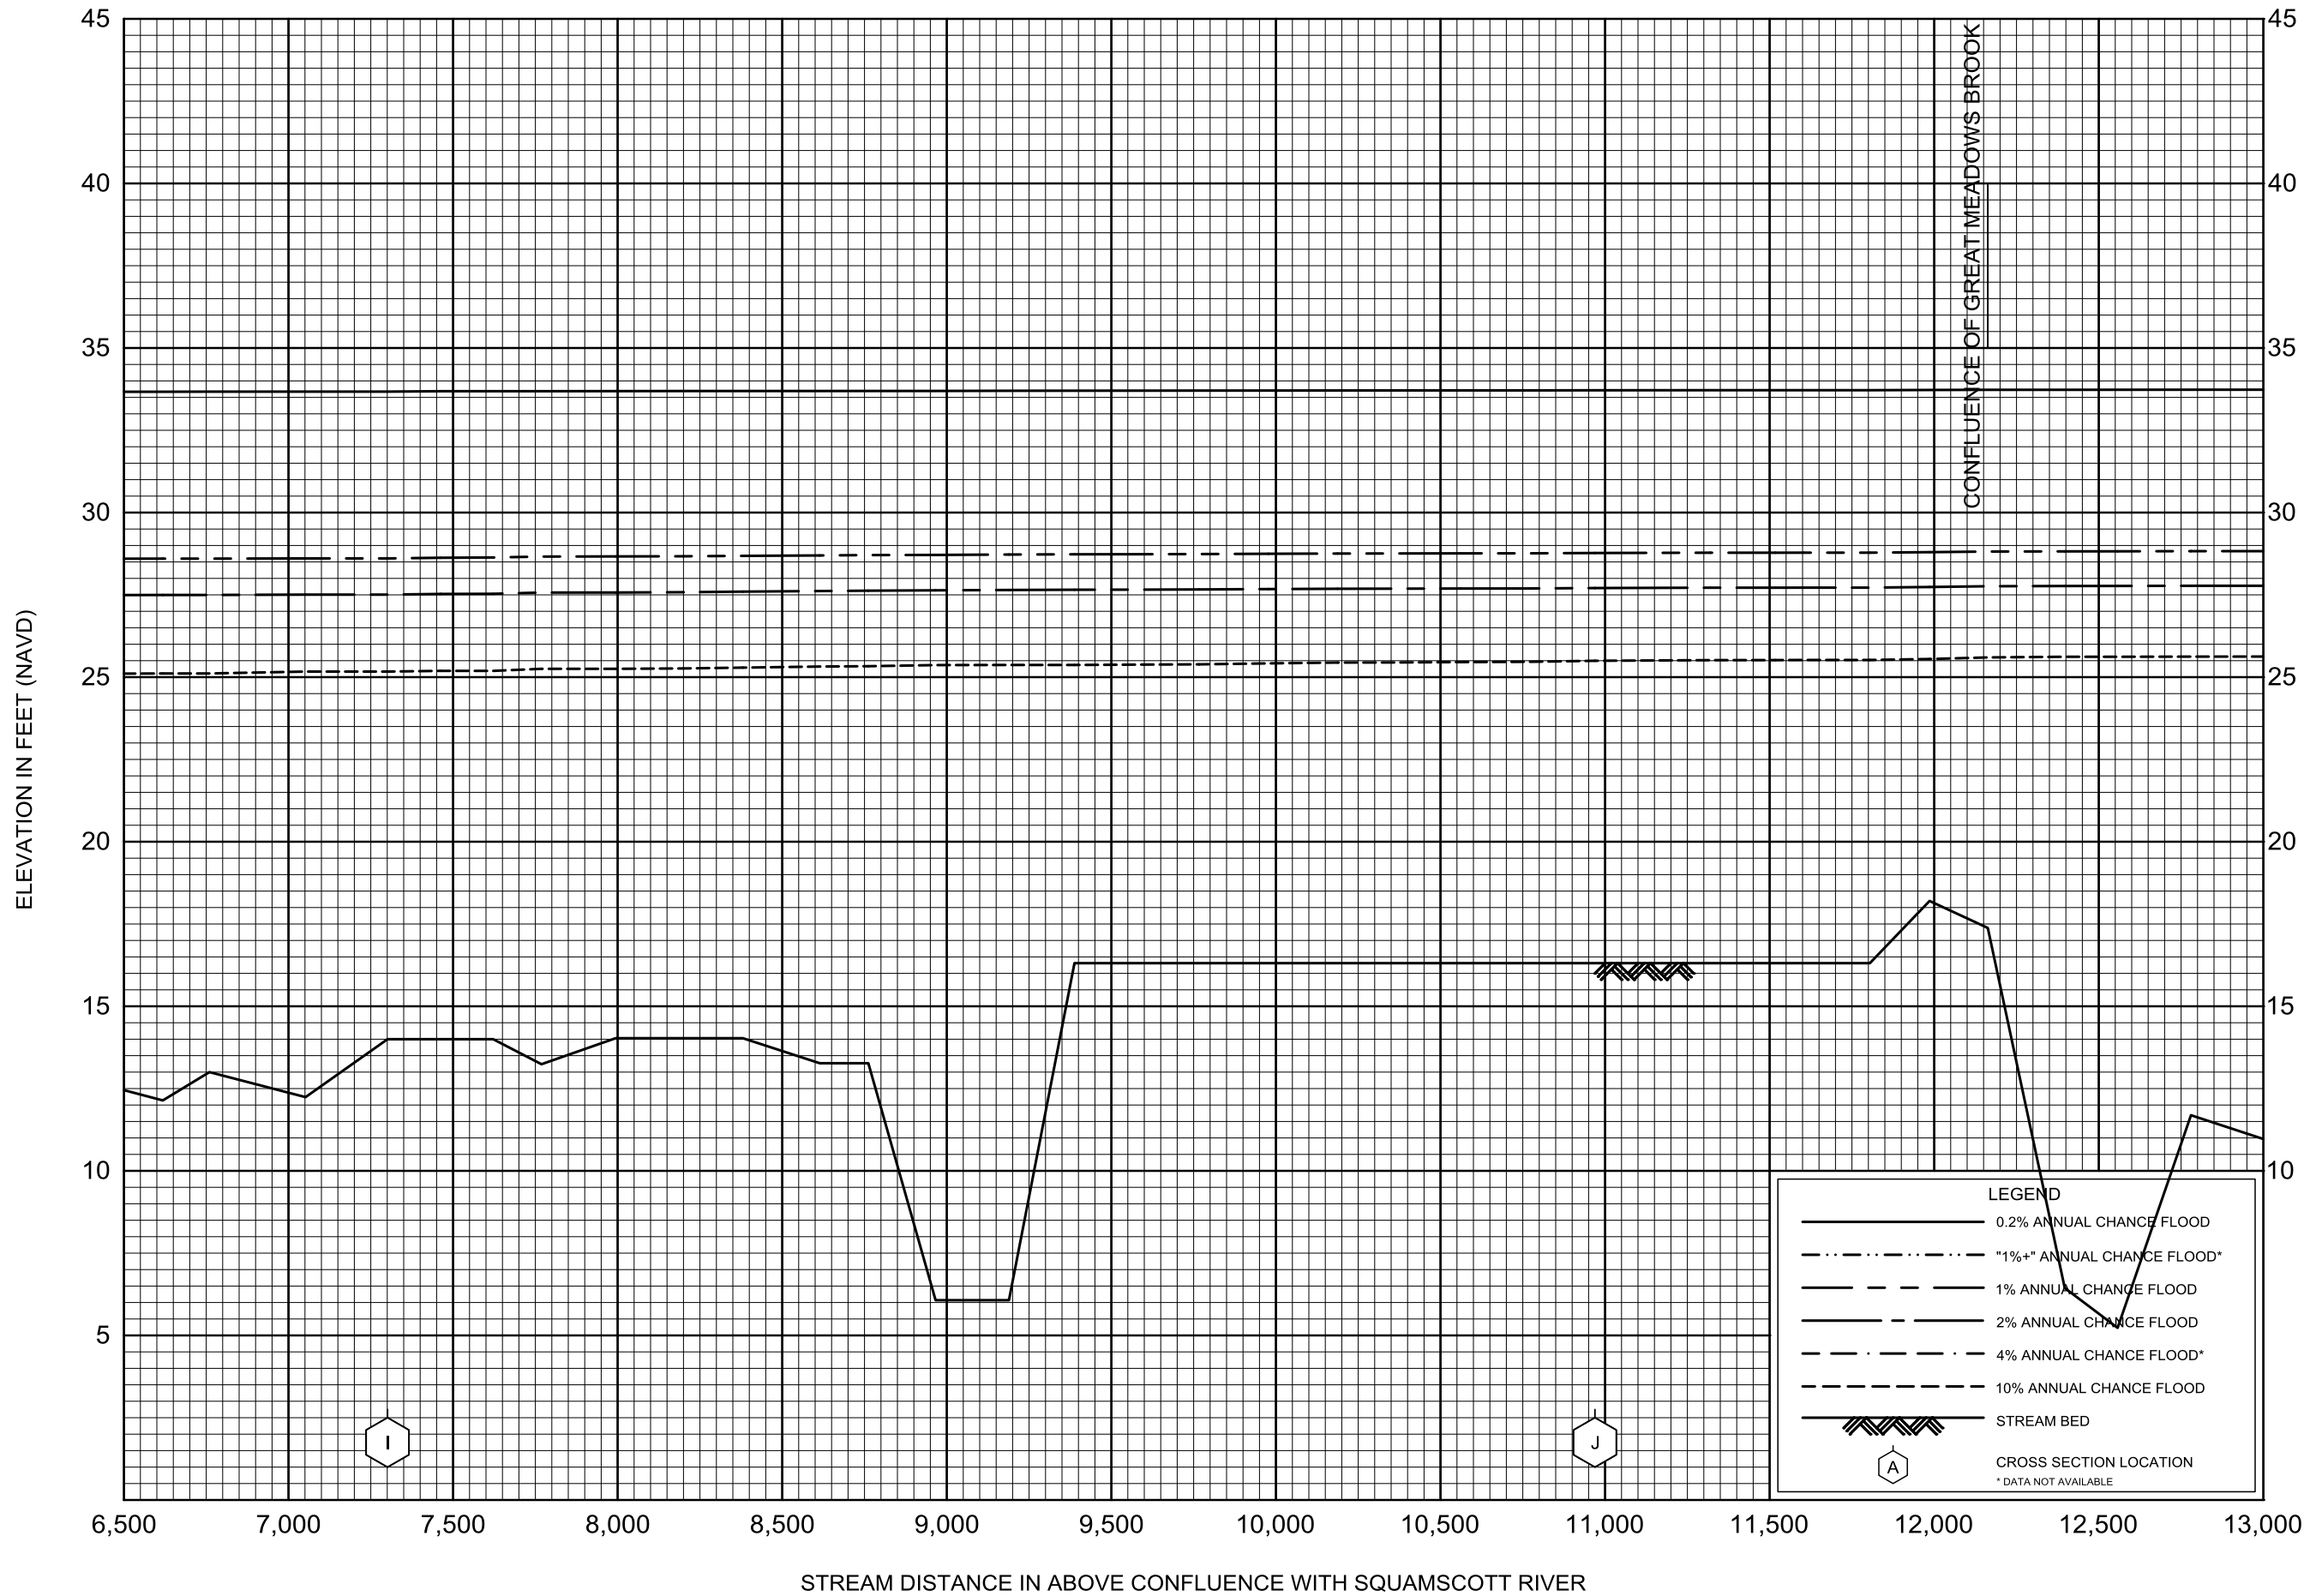

FLOOD PROFILES

EXETER RIVER (TOWN OF EXETER)

FEDERAL EMERGENCY MANAGEMENT AGENCY

ROCKINGHAM COUNTY, NH

TOWN OF EXETER