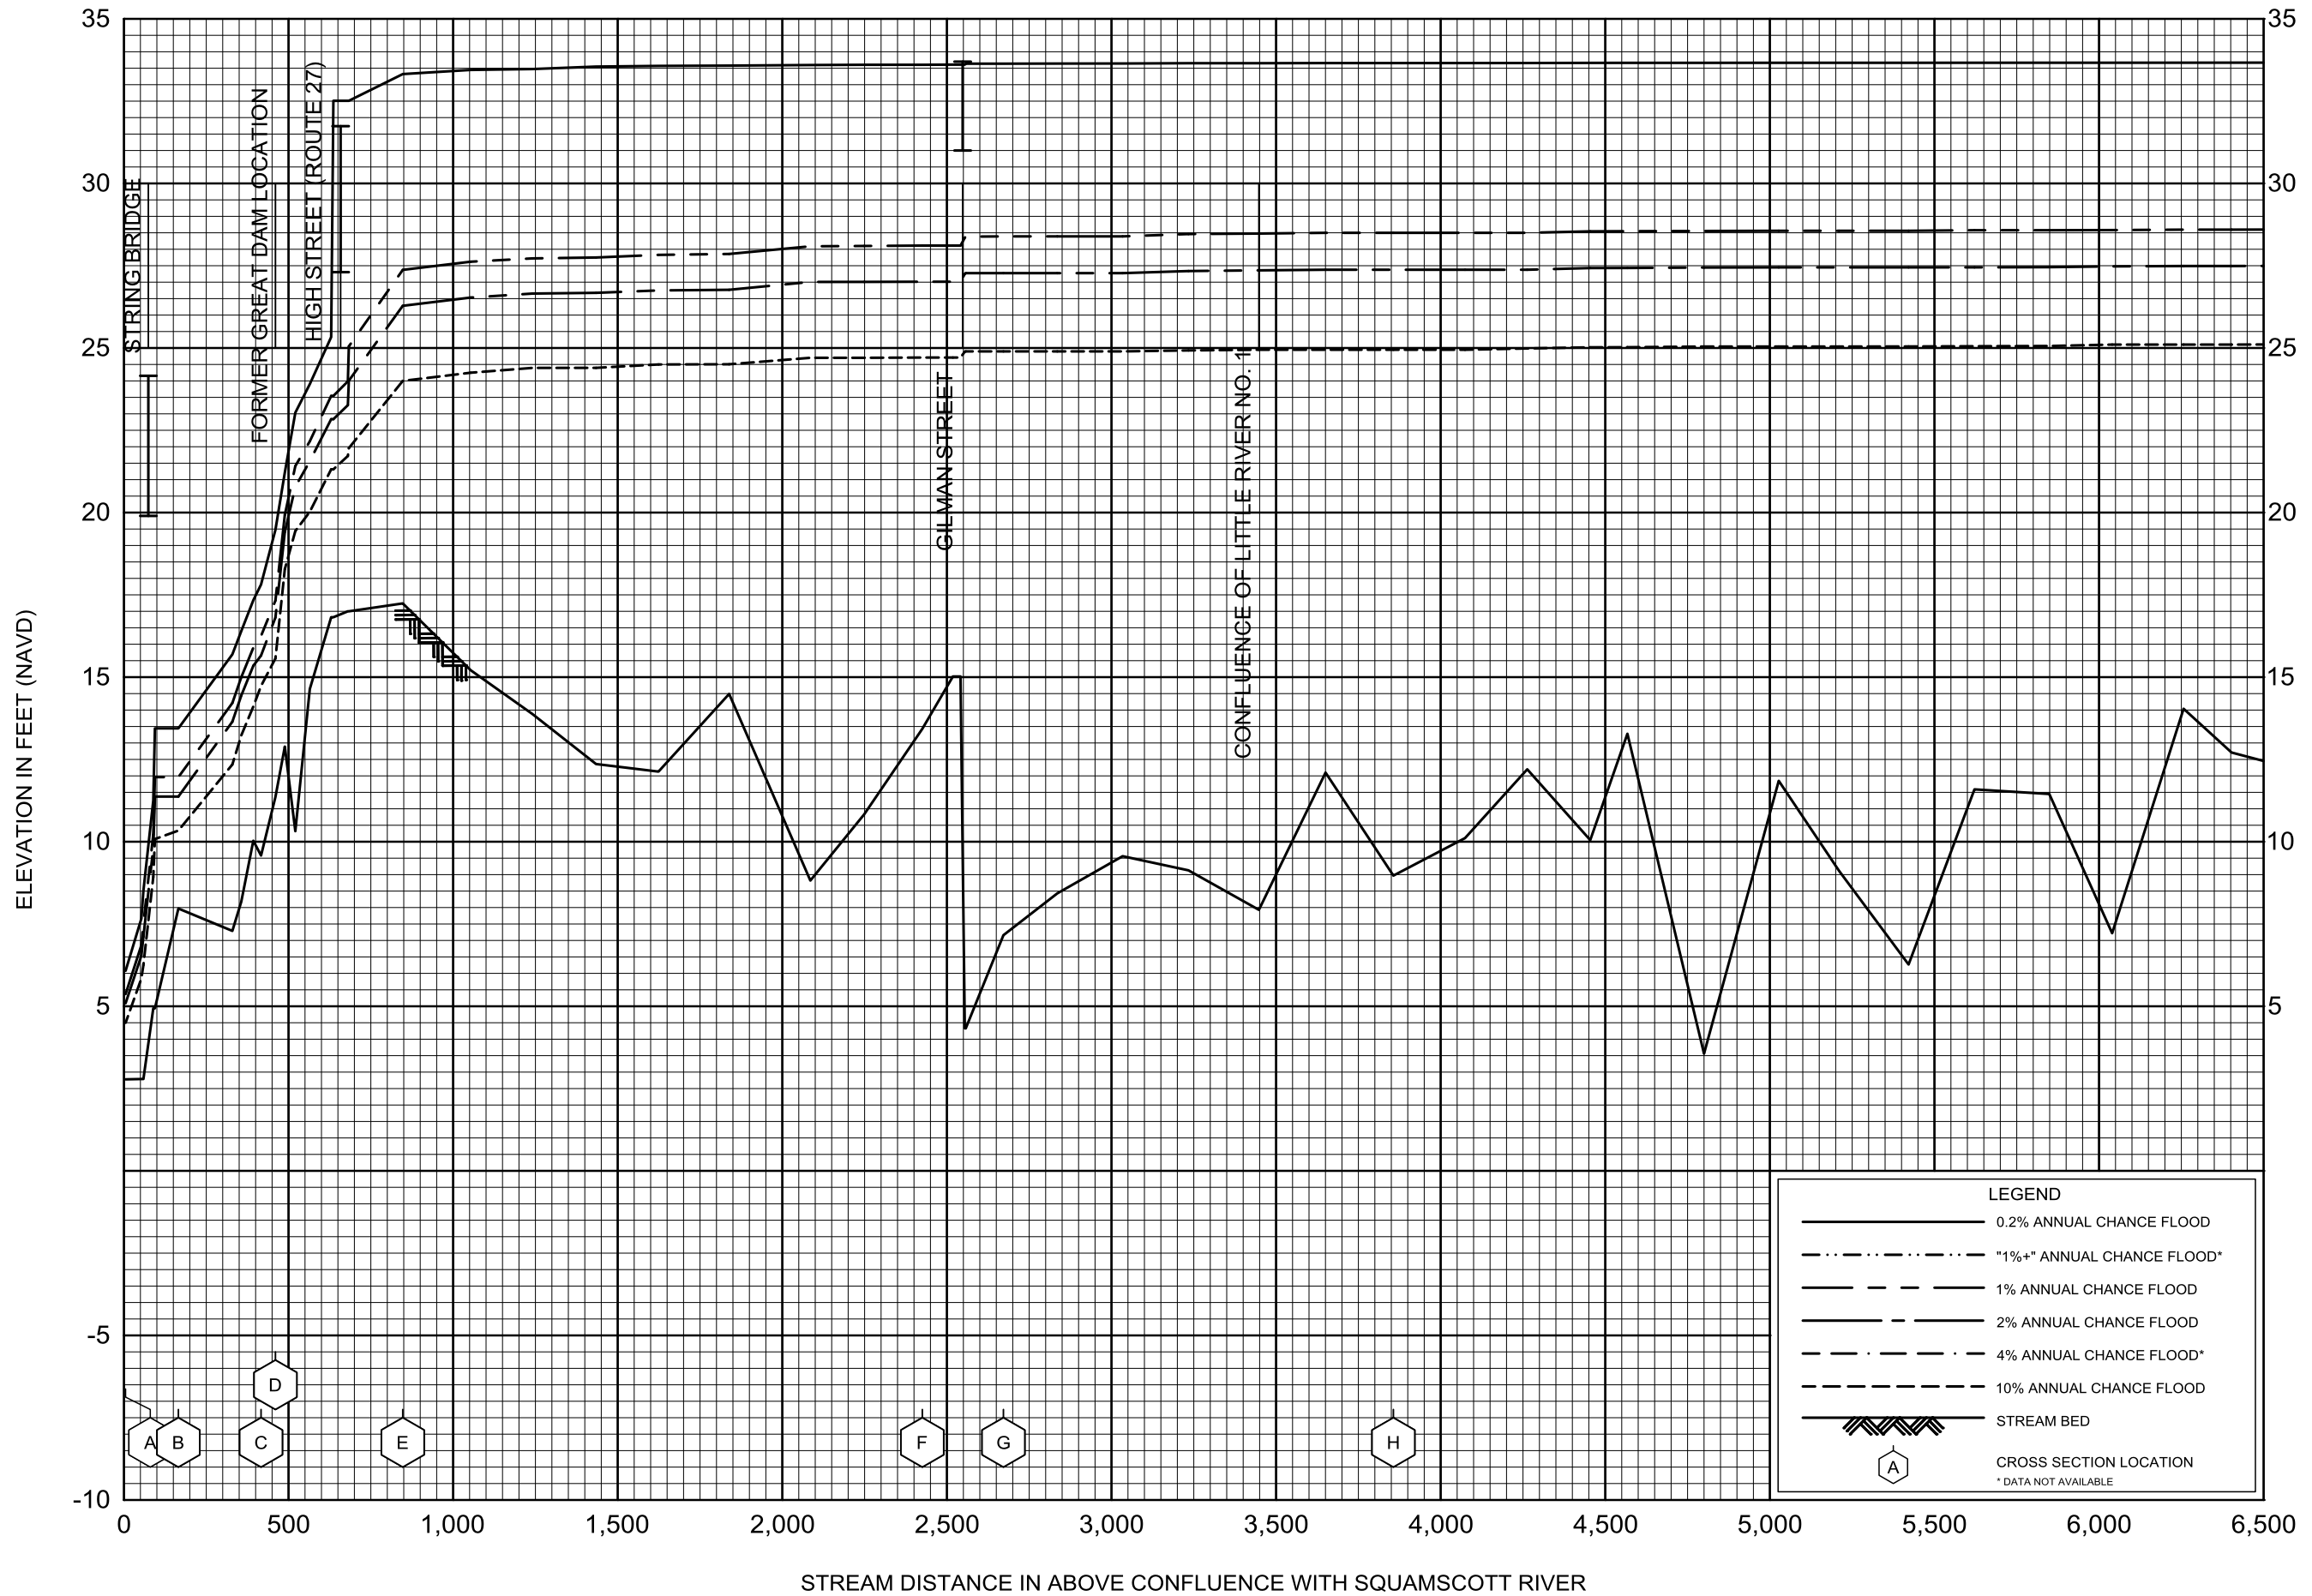

FLOOD PROFILES

LITTLE RIVER NO. 1

FEDERAL EMERGENCY MANAGEMENT AGENCY

ROCKINGHAM COUNTY, NH
(ALL JURISDICTIONS)

100P

FLOOD PROFILES

EXETER RIVER (TOWN OF EXETER)

FEDERAL EMERGENCY MANAGEMENT AGENCY

TOWN OF EXETER

FLOOD PROFILES

EXETER RIVER (TOWN OF EXETER)

FEDERAL EMERGENCY MANAGEMENT AGENCY

ROCKINGHAM COUNTY, NH

TOWN OF EXETER

FLOOD PROFILES

LITTLE RIVER NO. 1