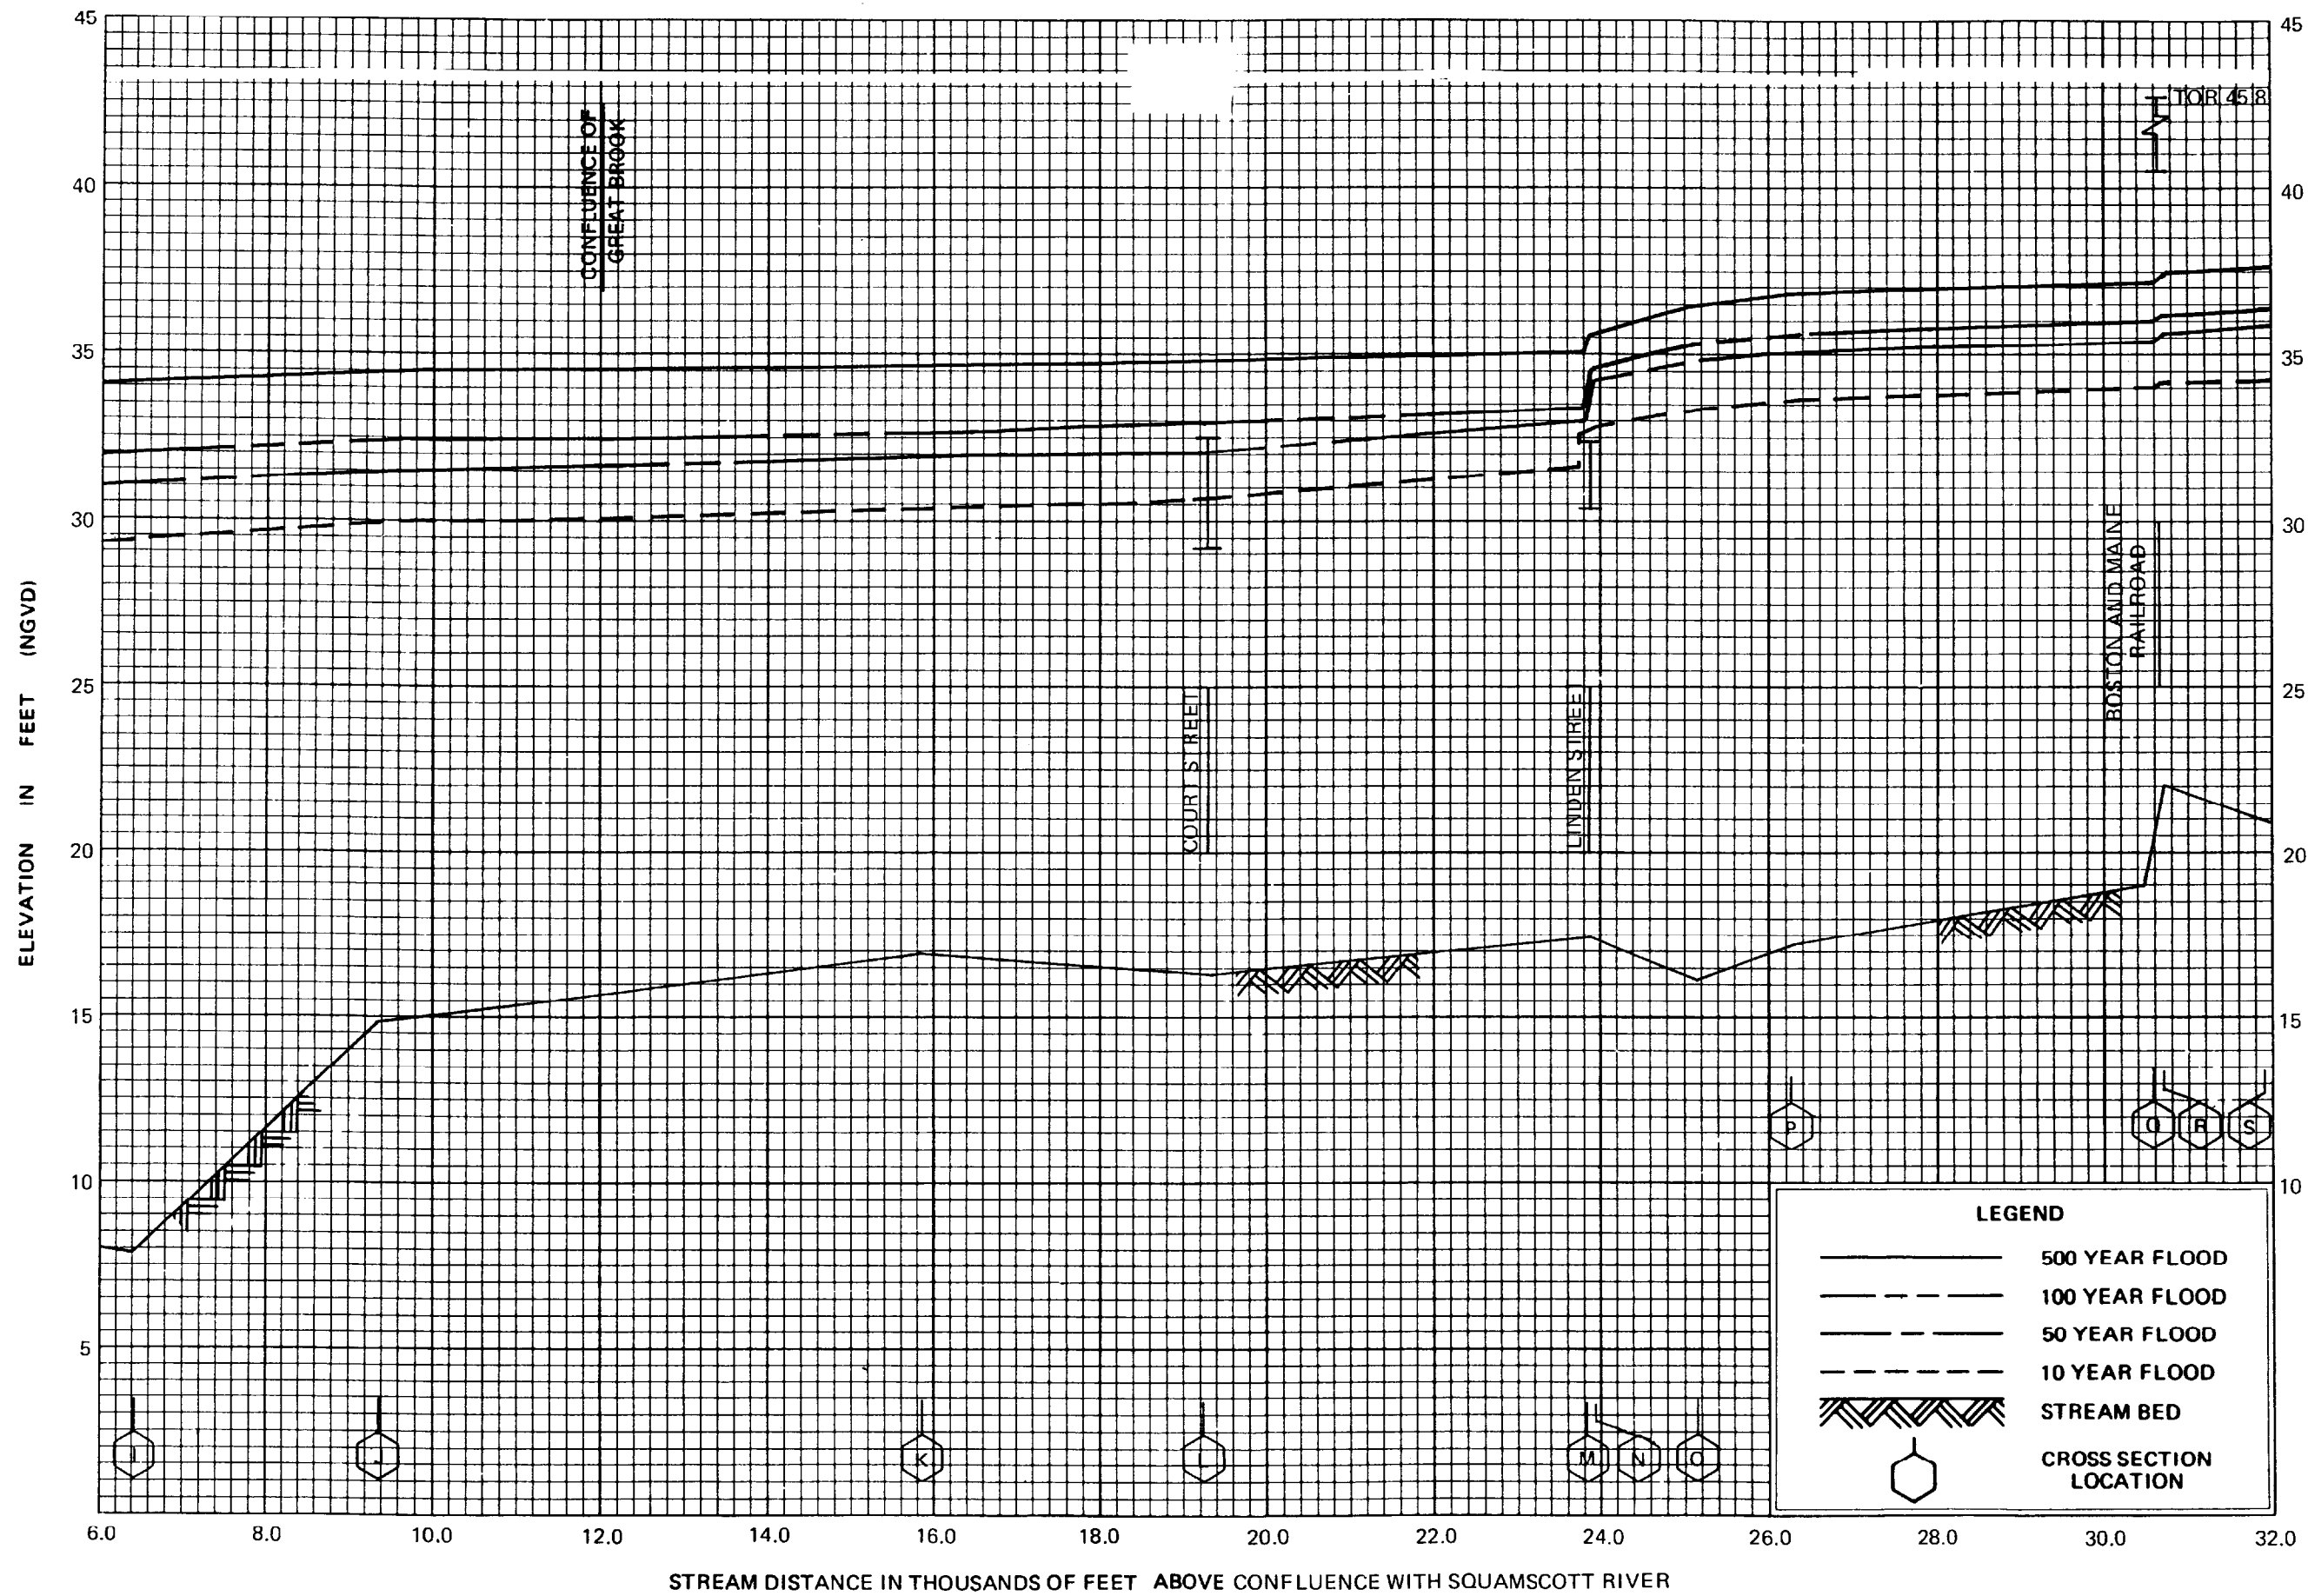

FLOOD PROFILES

SQUAMSCOTT RIVER AND EXETER RIVER

FEDERAL EMERGENCY MANAGEMENT AGENCY

ROCKINGHAM COUNTY, NH
(ALL JURISDICTIONS)

**FLOOD PROFILES
EXETER RIVER**

FEDERAL EMERGENCY MANAGEMENT AGENCY
ROCKINGHAM COUNTY, NH
(ALL JURISDICTIONS)

FLOOD PROFILES

LITTLE RIVER NO. 1

FEDERAL EMERGENCY MANAGEMENT AGENCY

ROCKINGHAM COUNTY, NH
(ALL JURISDICTIONS)

100P

FLOOD PROFILES

EXETER RIVER (TOWN OF EXETER)

FEDERAL EMERGENCY MANAGEMENT AGENCY