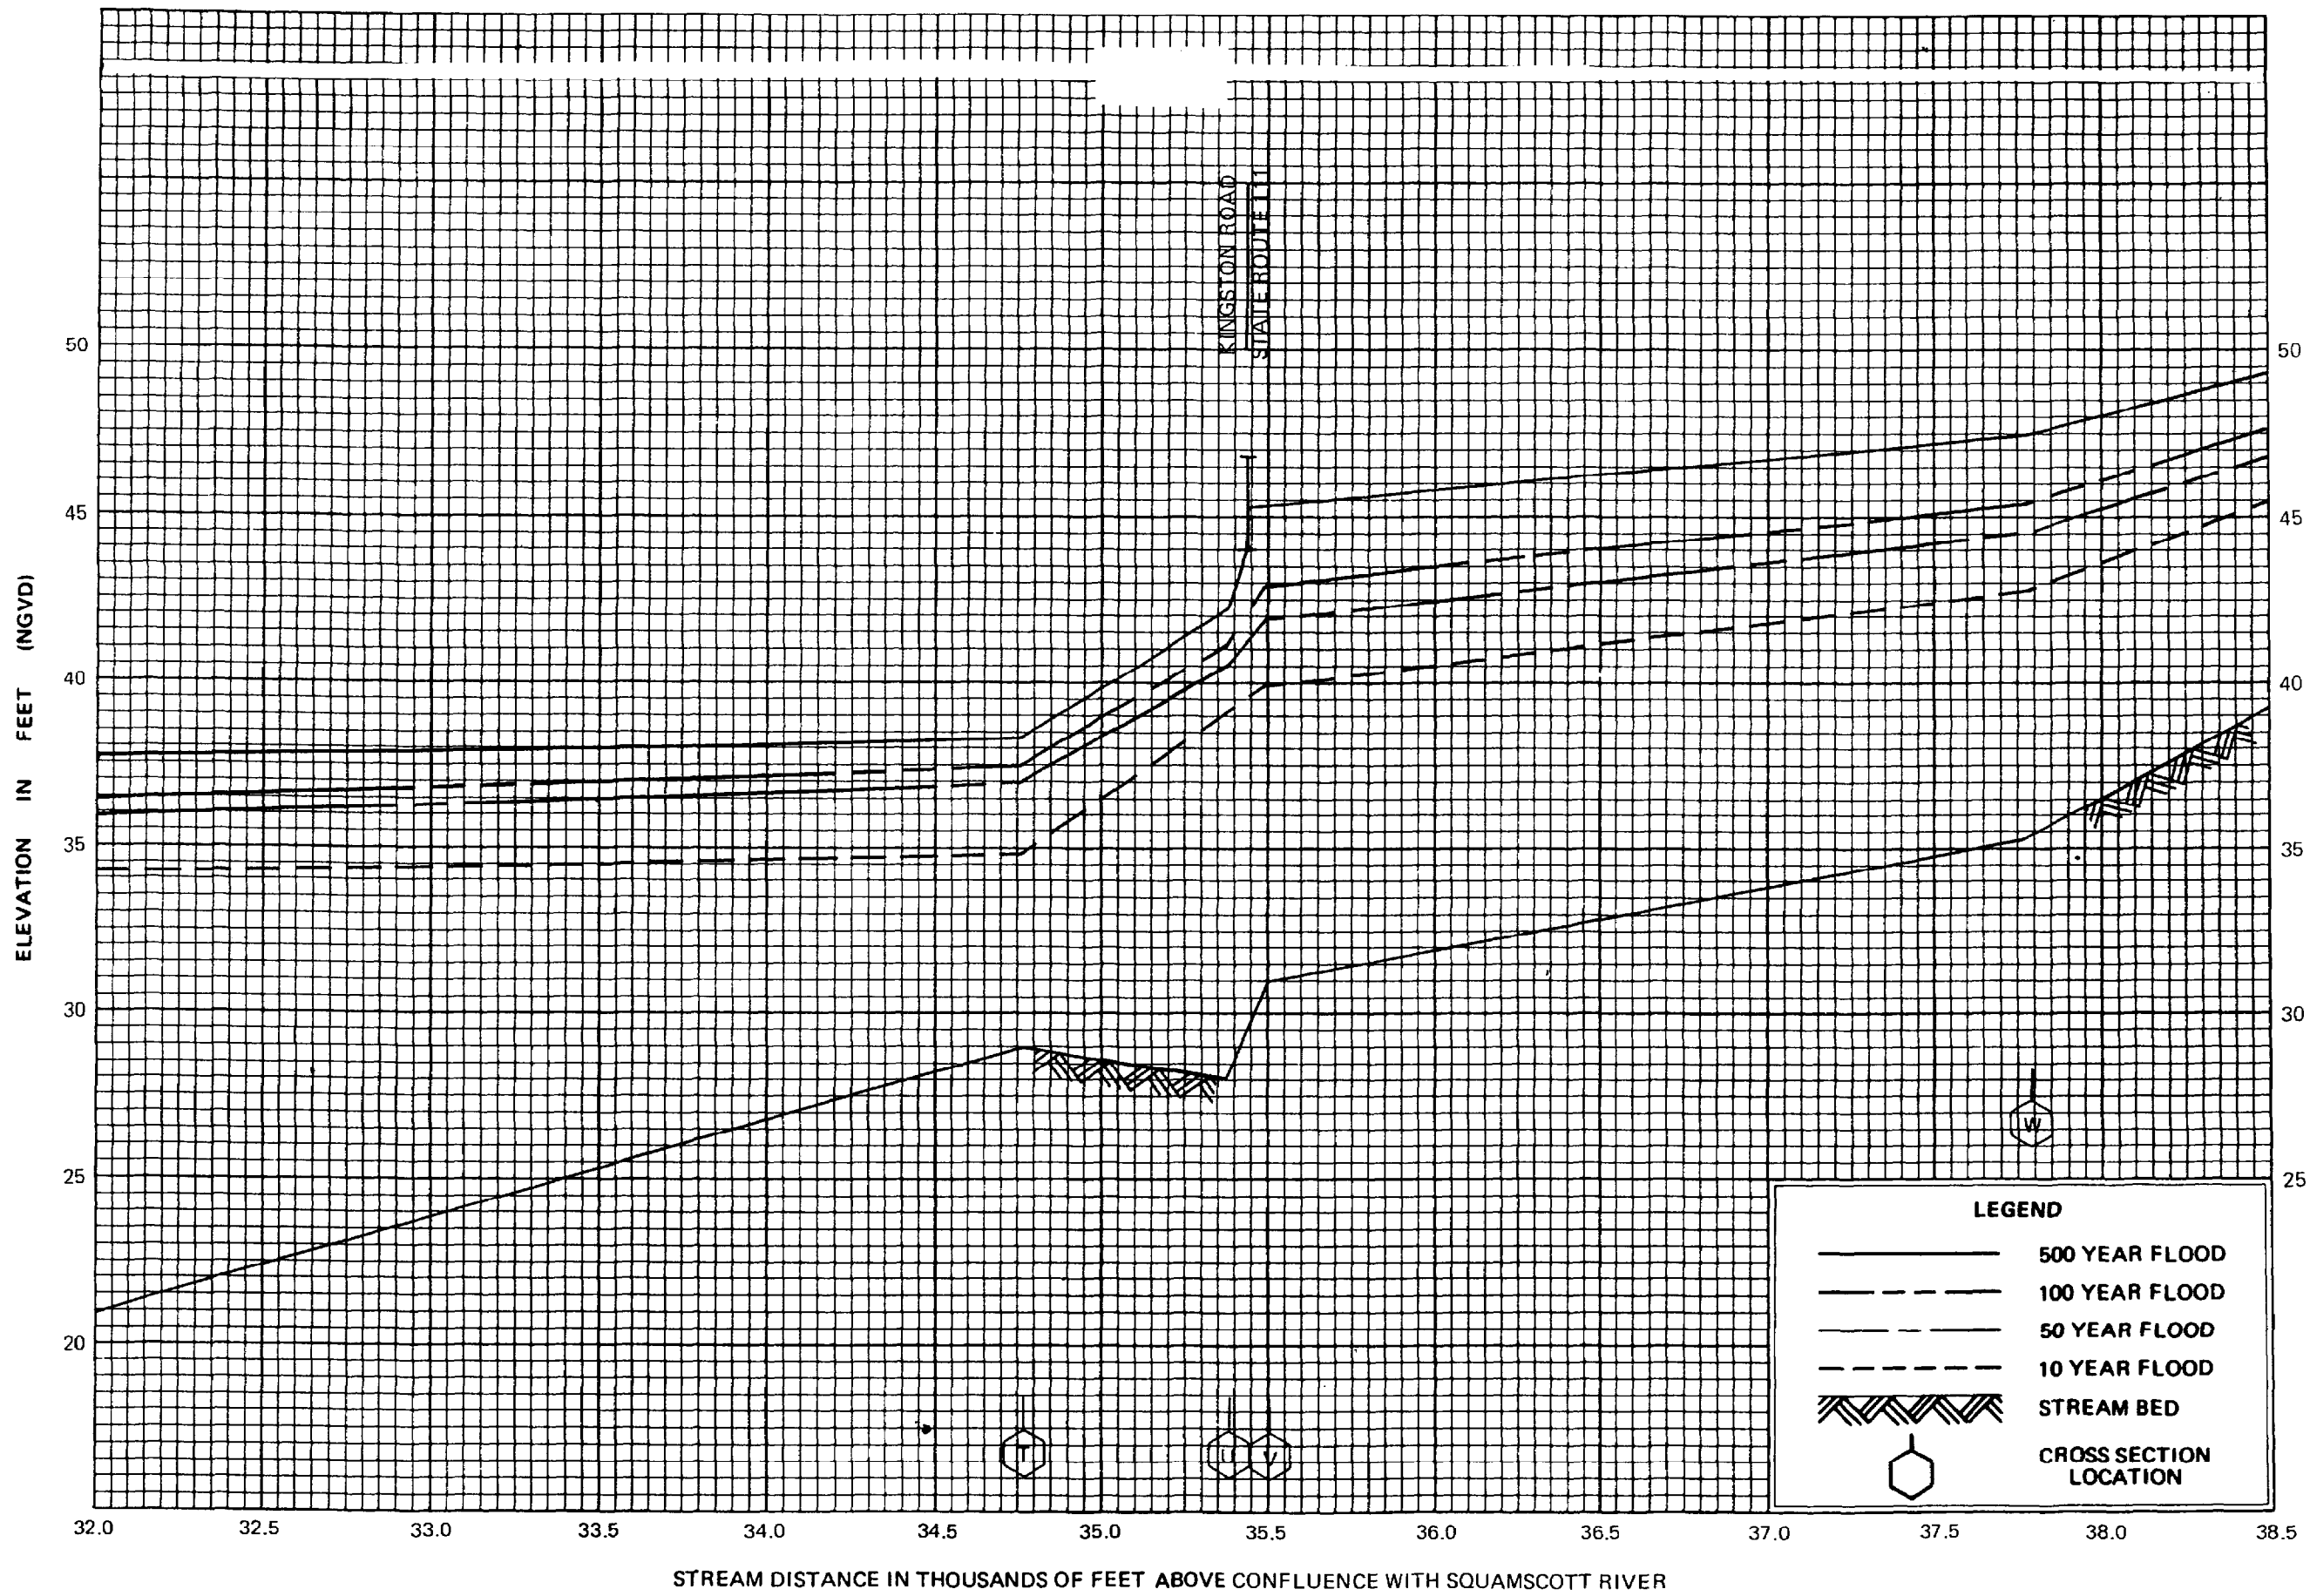

FLOOD PROFILES

SQUAMSCOTT RIVER AND EXETER RIVER

FEDERAL EMERGENCY MANAGEMENT AGENCY

ROCKINGHAM COUNTY, NH
(ALL JURISDICTIONS)

**FLOOD PROFILES
EXETER RIVER**

FEDERAL EMERGENCY MANAGEMENT AGENCY
ROCKINGHAM COUNTY, NH
(ALL JURISDICTIONS)

FLOOD PROFILES

LITTLE RIVER NO. 1

FEDERAL EMERGENCY MANAGEMENT AGENCY

ROCKINGHAM COUNTY, NH
(ALL JURISDICTIONS)

100P

FLOOD PROFILES

EXETER RIVER (TOWN OF EXETER)

FEDERAL EMERGENCY MANAGEMENT AGENCY