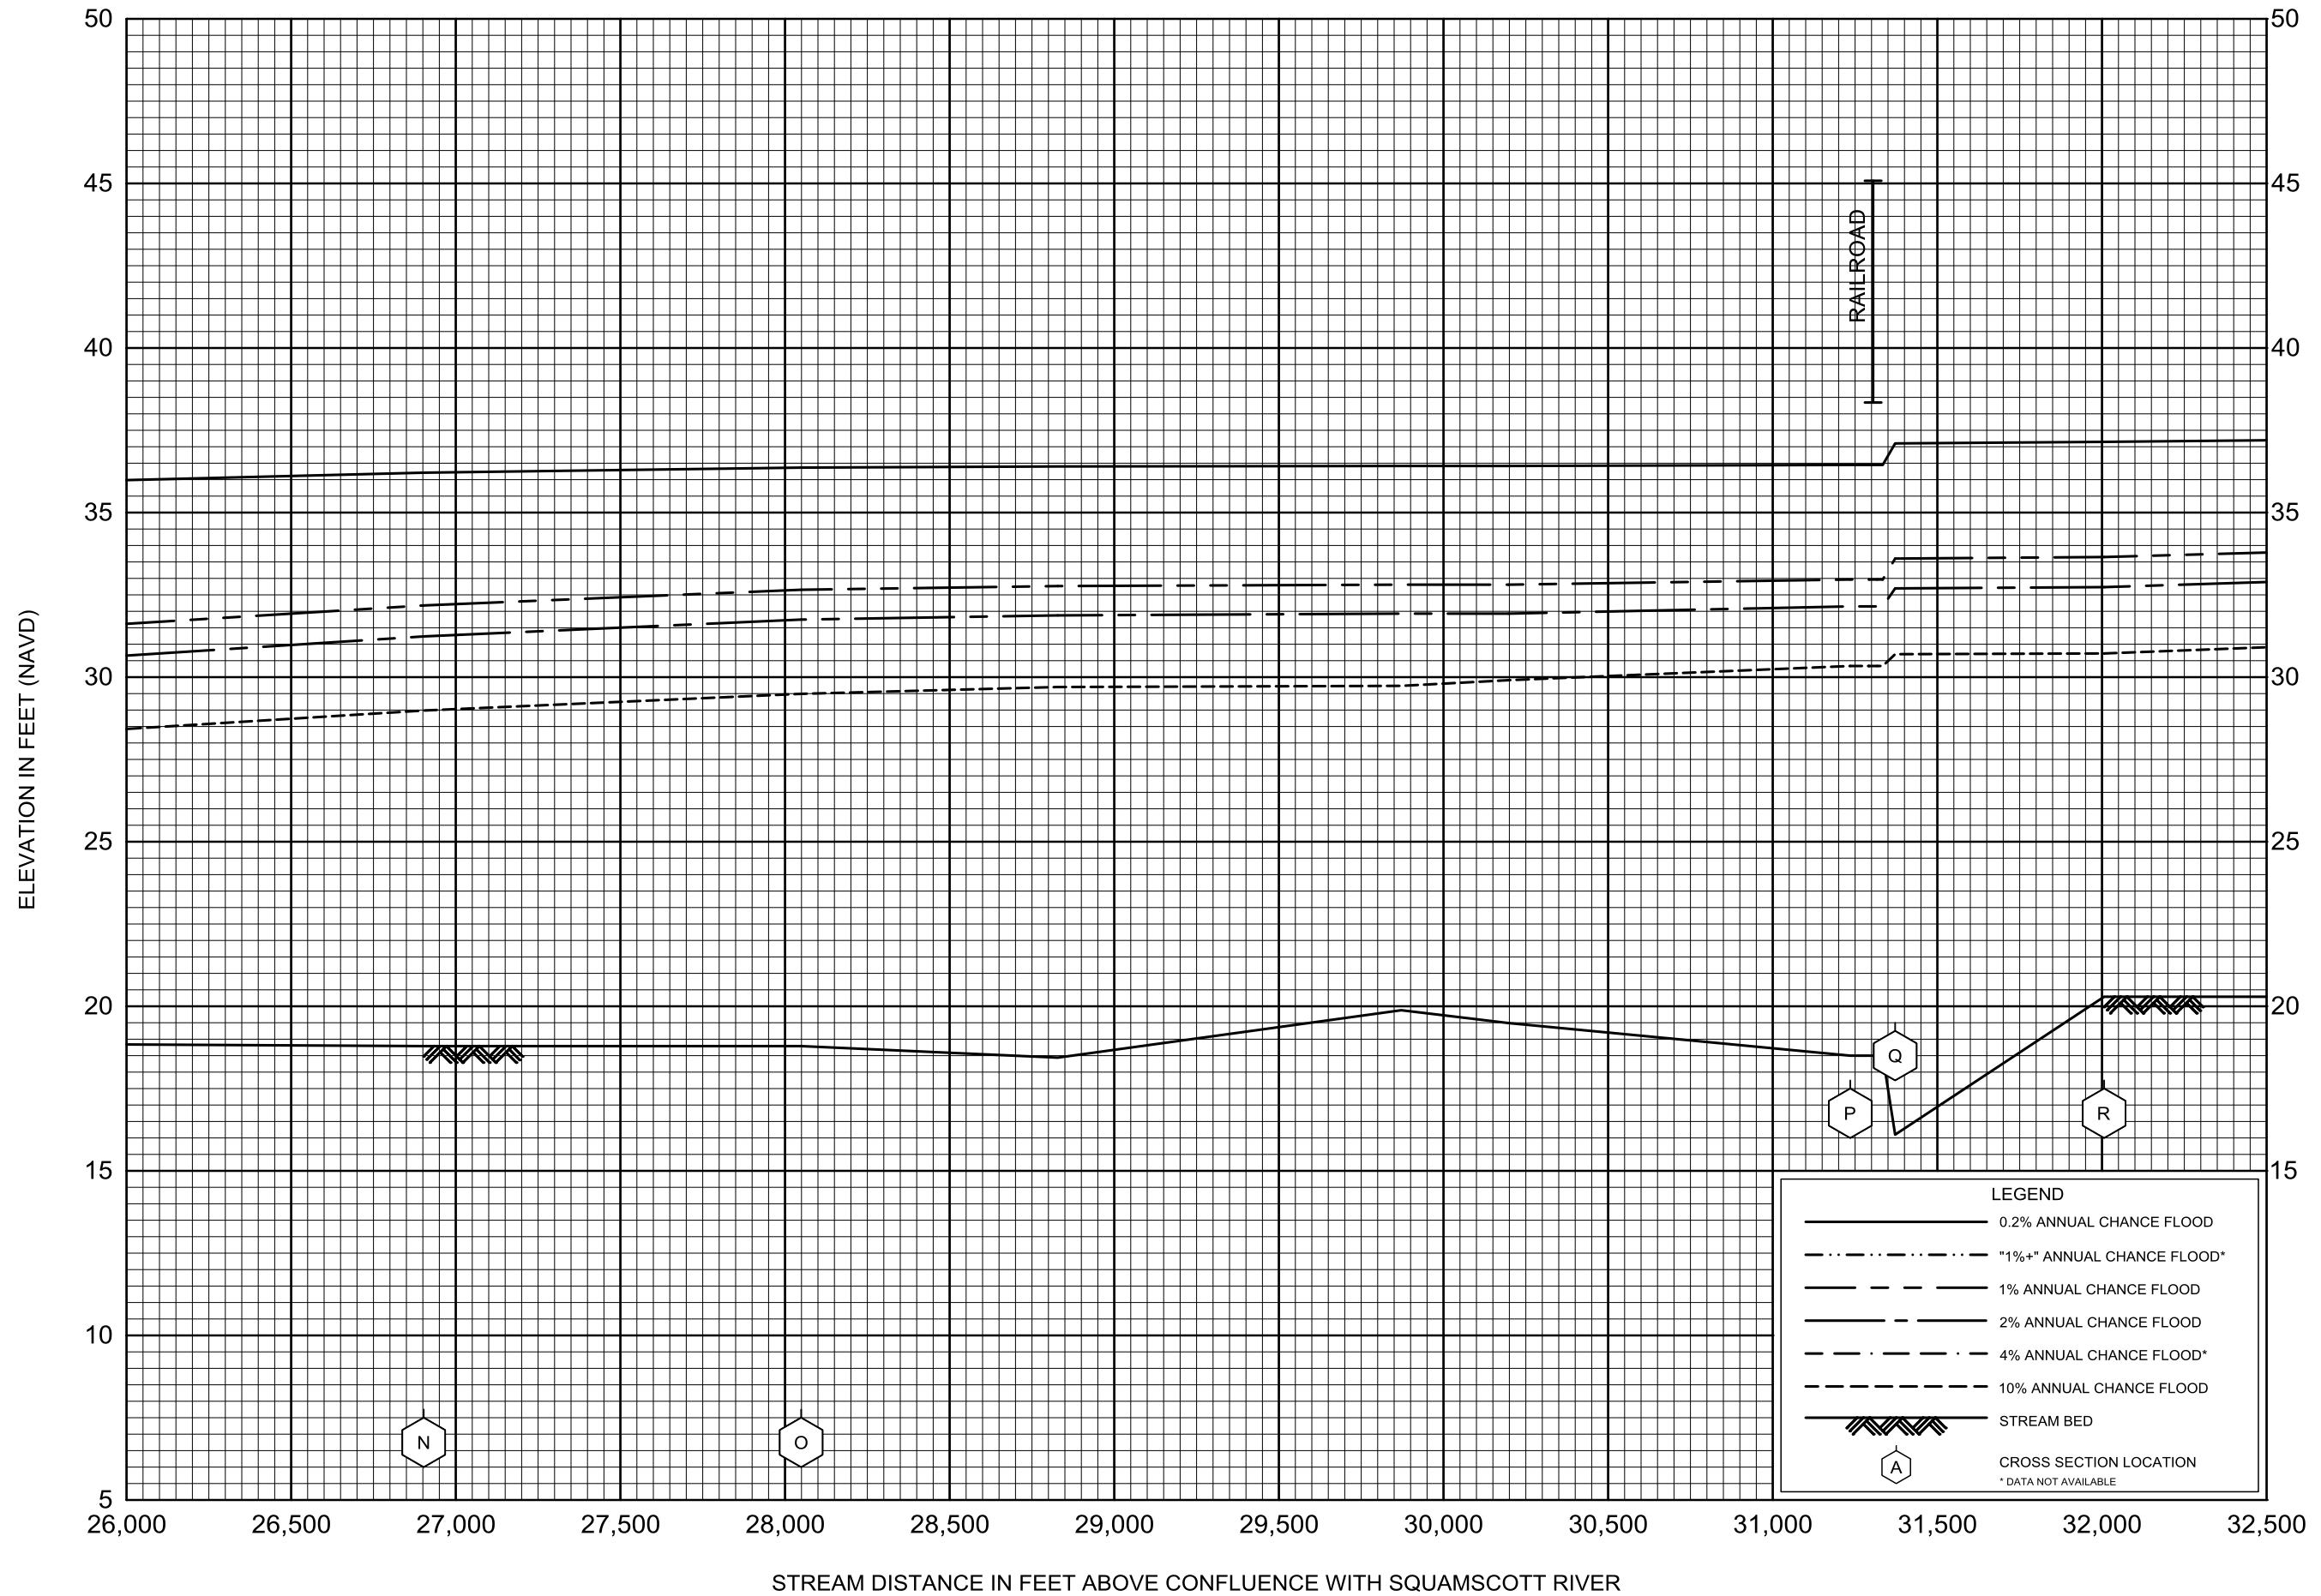

FLOOD PROFILES

EXETER RIVER

FEDERAL EMERGENCY MANAGEMENT AGENCY

ROCKINGHAM COUNTY, NH

TOWN OF EXETER