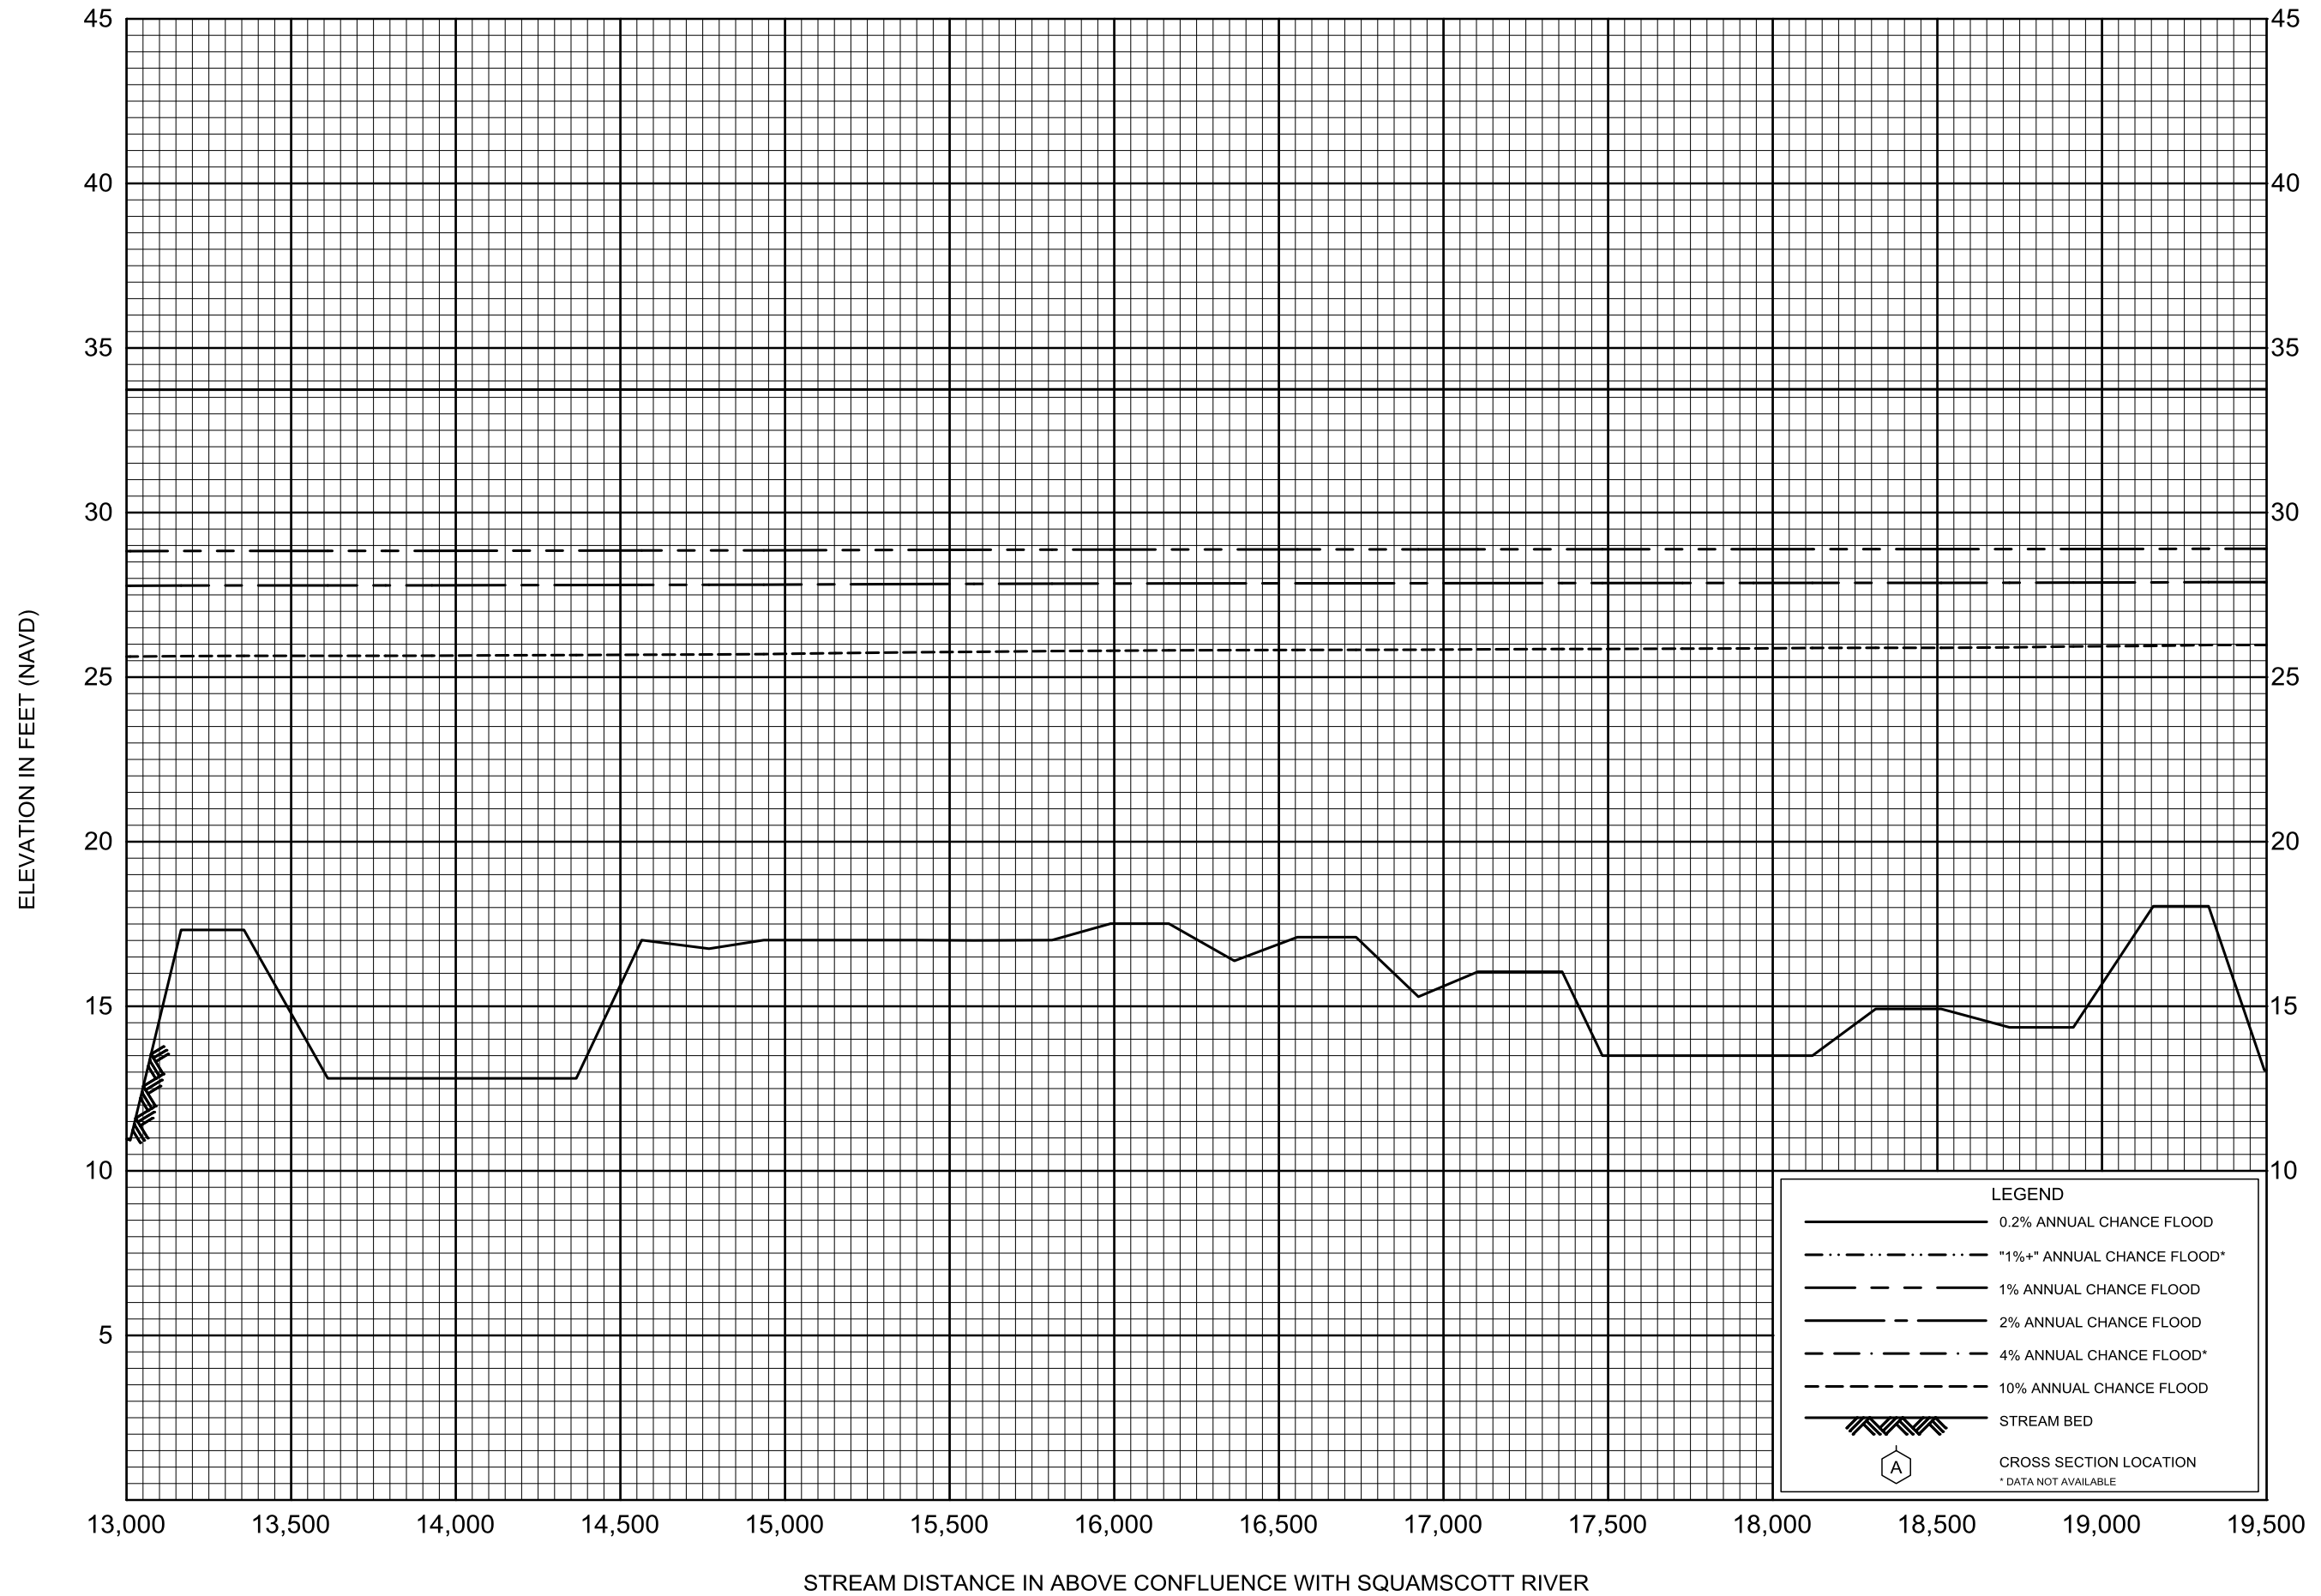

FLOOD PROFILES

EXETER RIVER (TOWN OF EXETER)

FEDERAL EMERGENCY MANAGEMENT AGENCY

ROCKINGHAM COUNTY, NH

TOWN OF EXETER