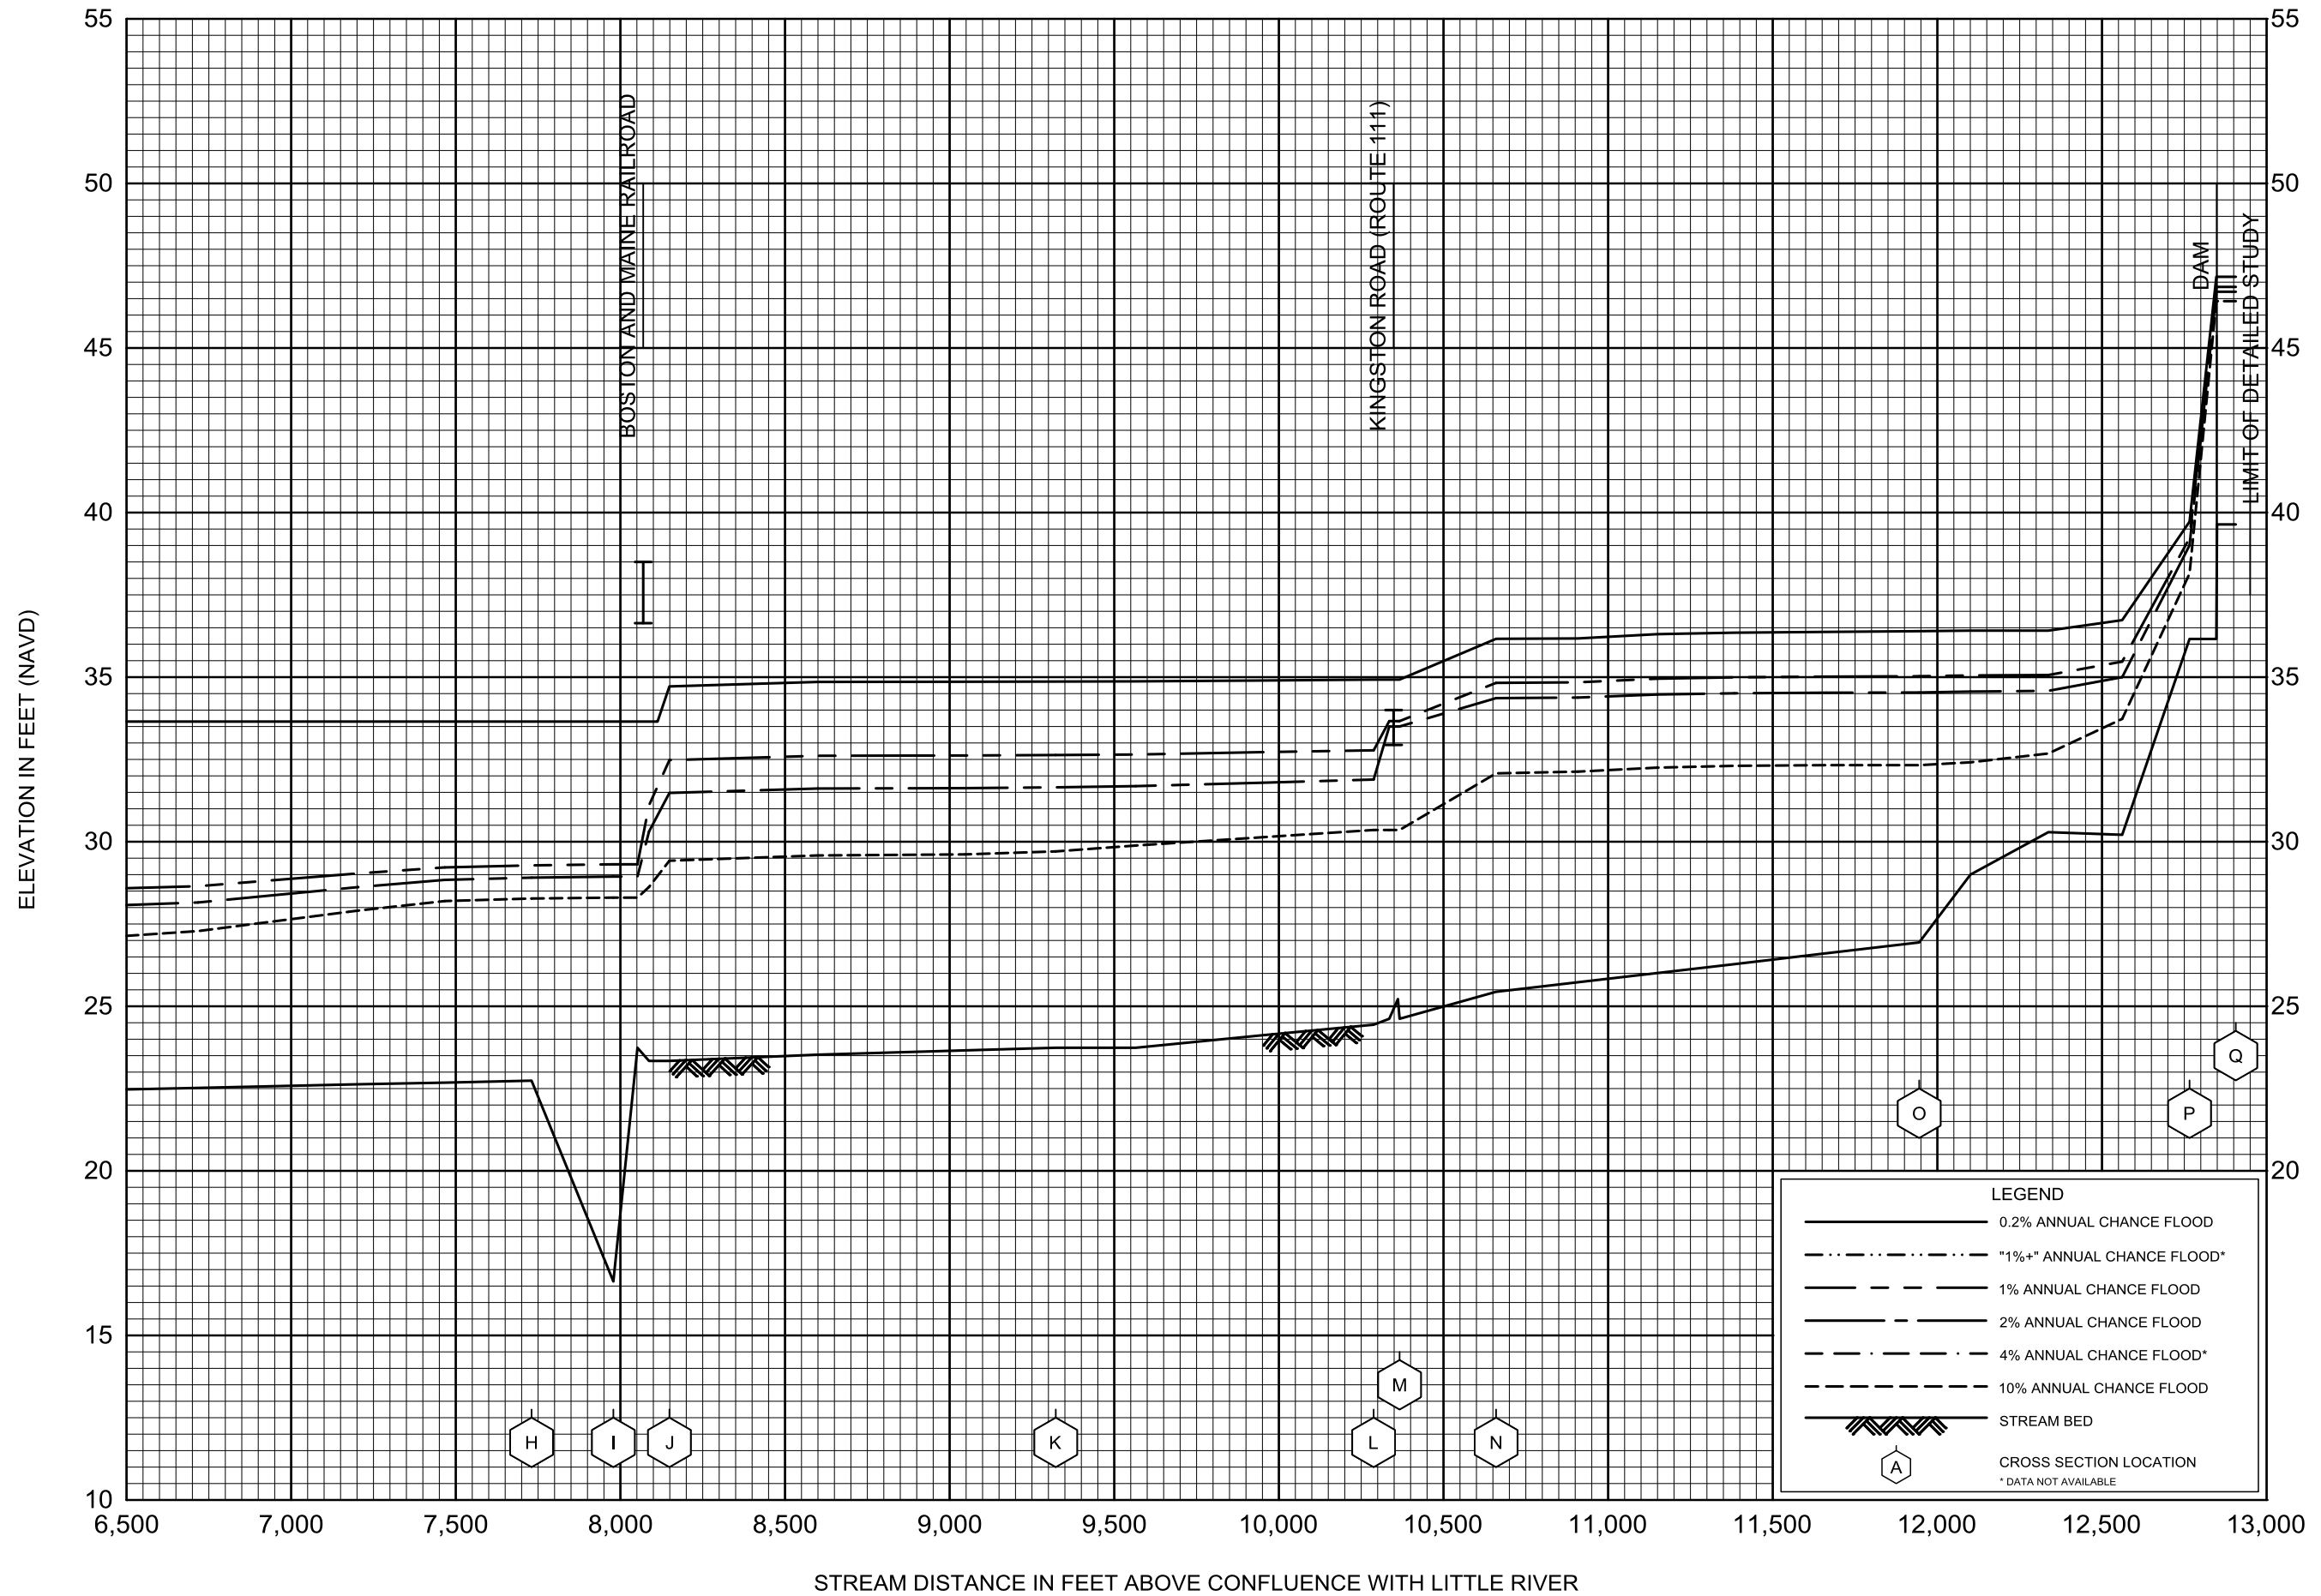

FLOOD PROFILES

LITTLE RIVER NO. 1

FEDERAL EMERGENCY MANAGEMENT AGENCY

ROCKINGHAM COUNTY, NH

TOWN OF EXETER