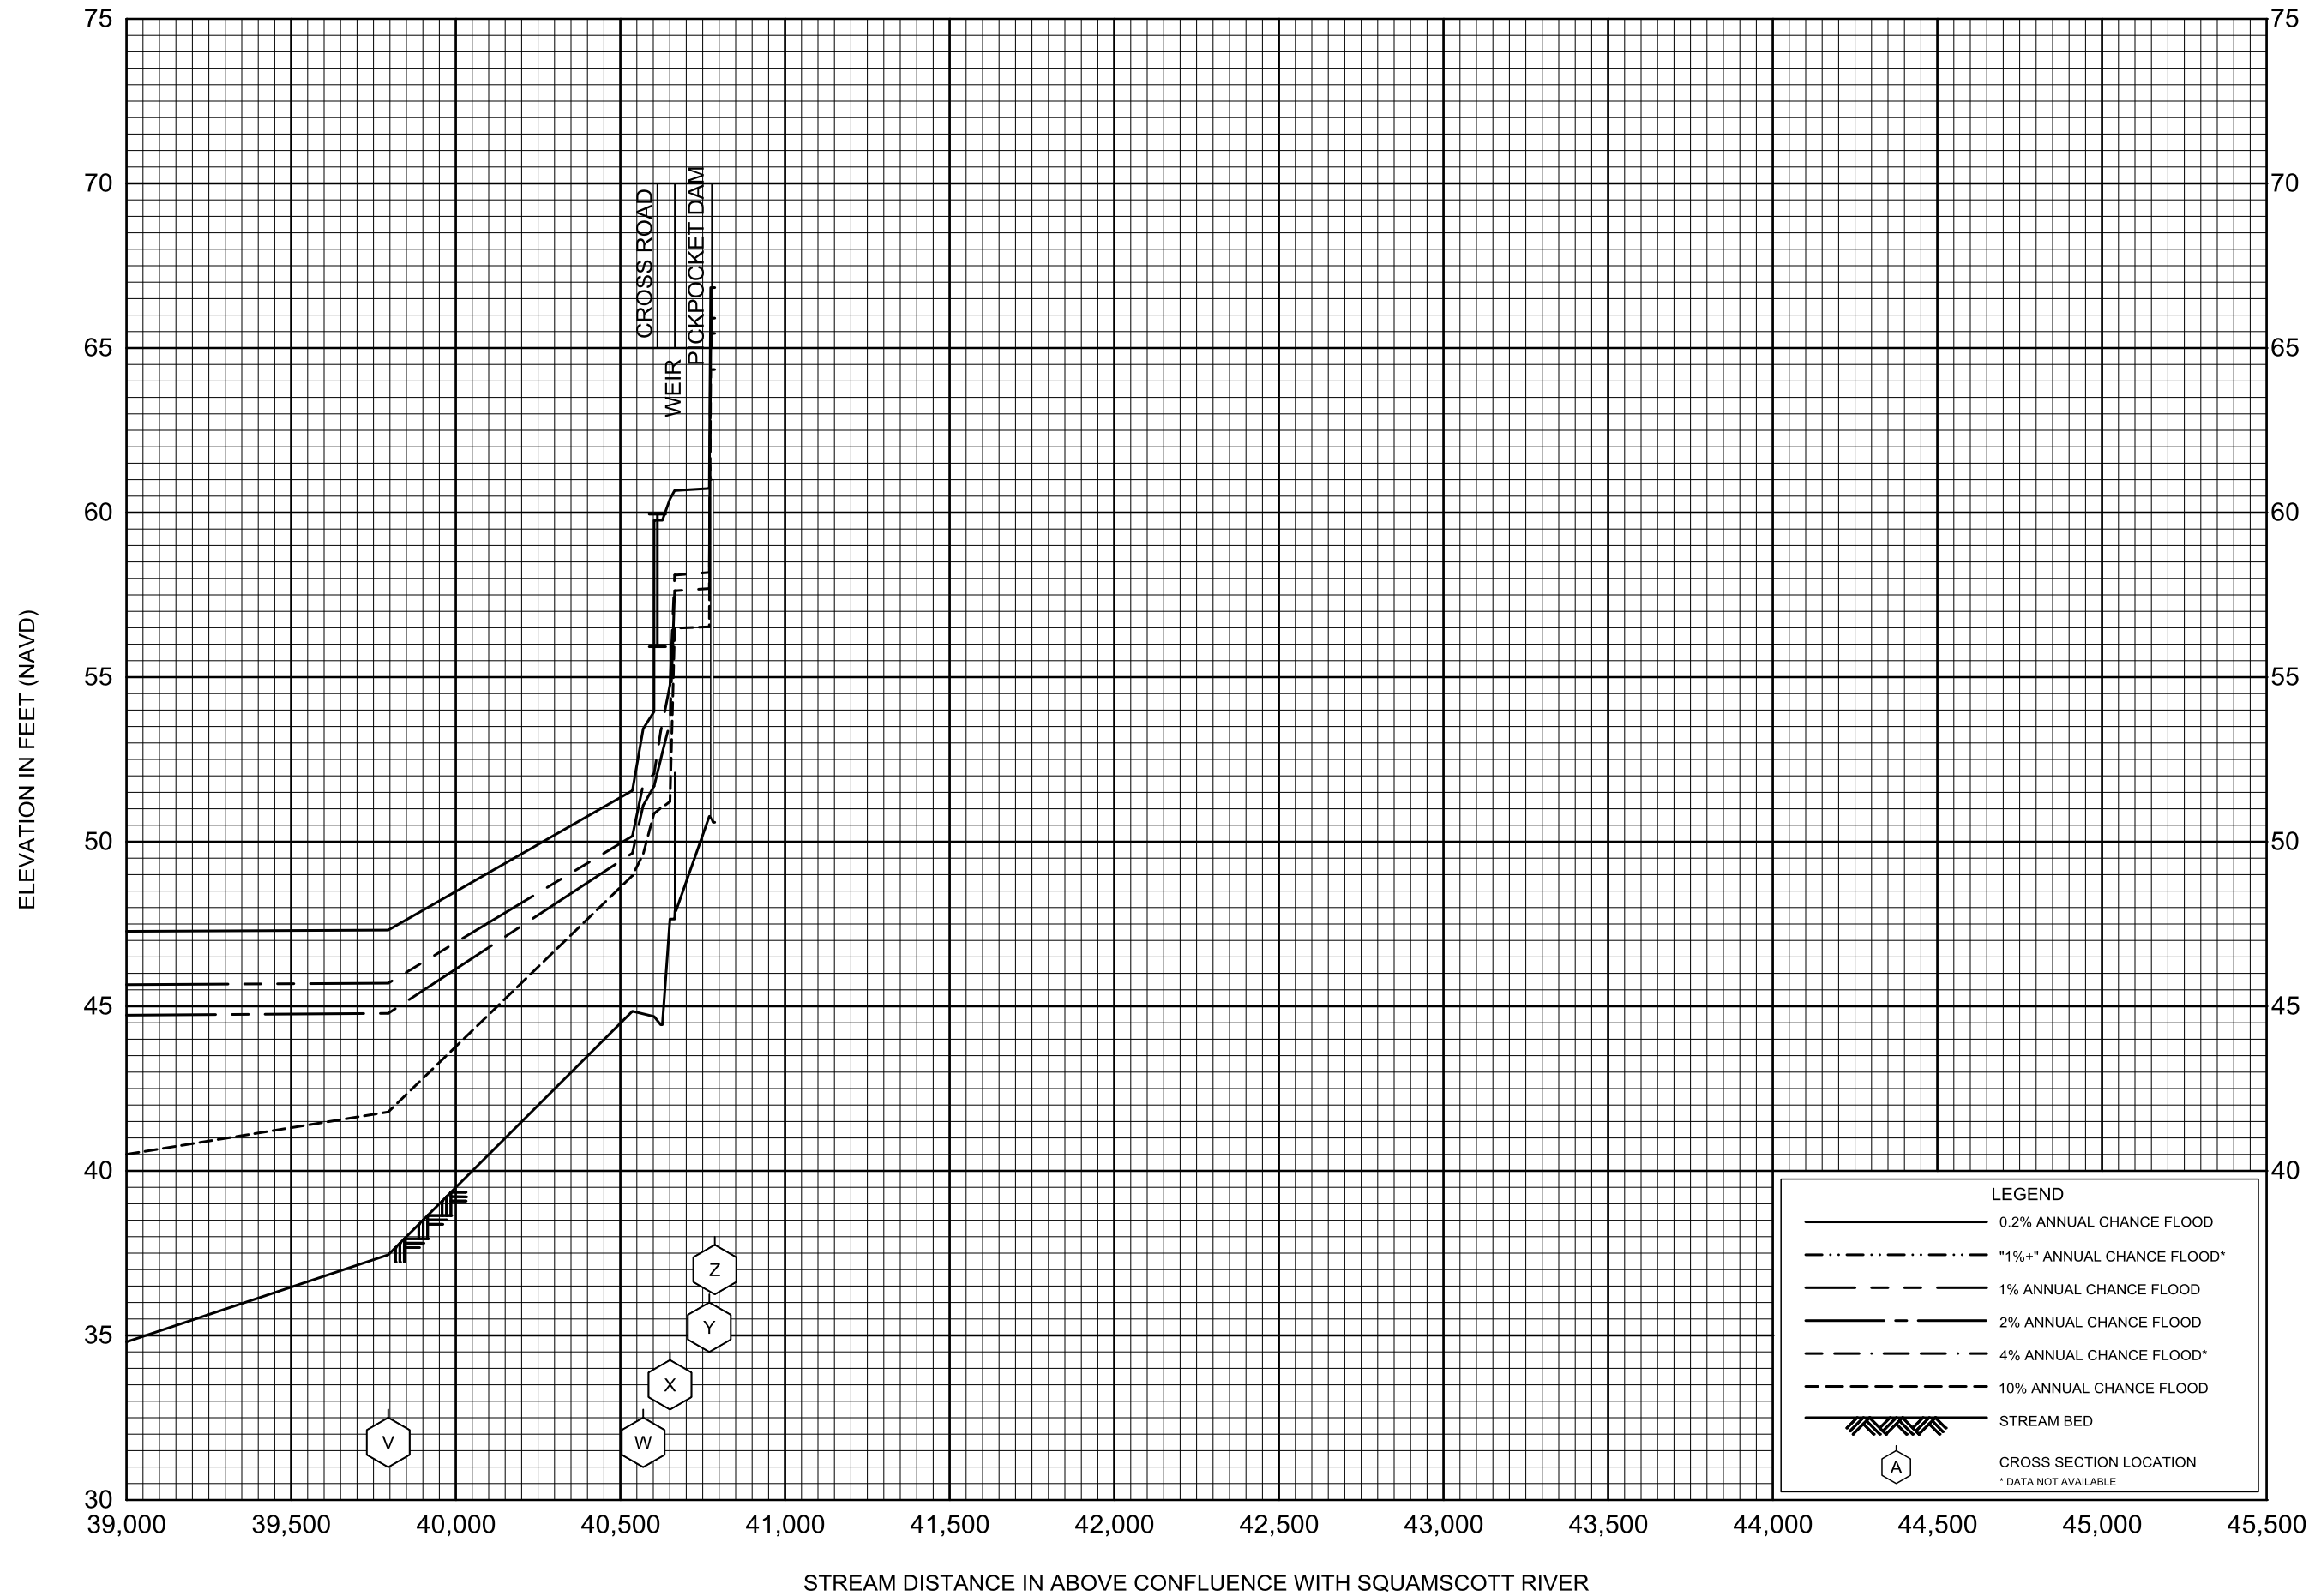

TOWN OF EXETER

FLOOD PROFILES

EXETER RIVER (TOWN OF EXETER)

FEDERAL EMERGENCY MANAGEMENT AGENCY

ROCKINGHAM COUNTY, NH

TOWN OF EXETER

FLOOD PROFILES

LITTLE RIVER NO. 1