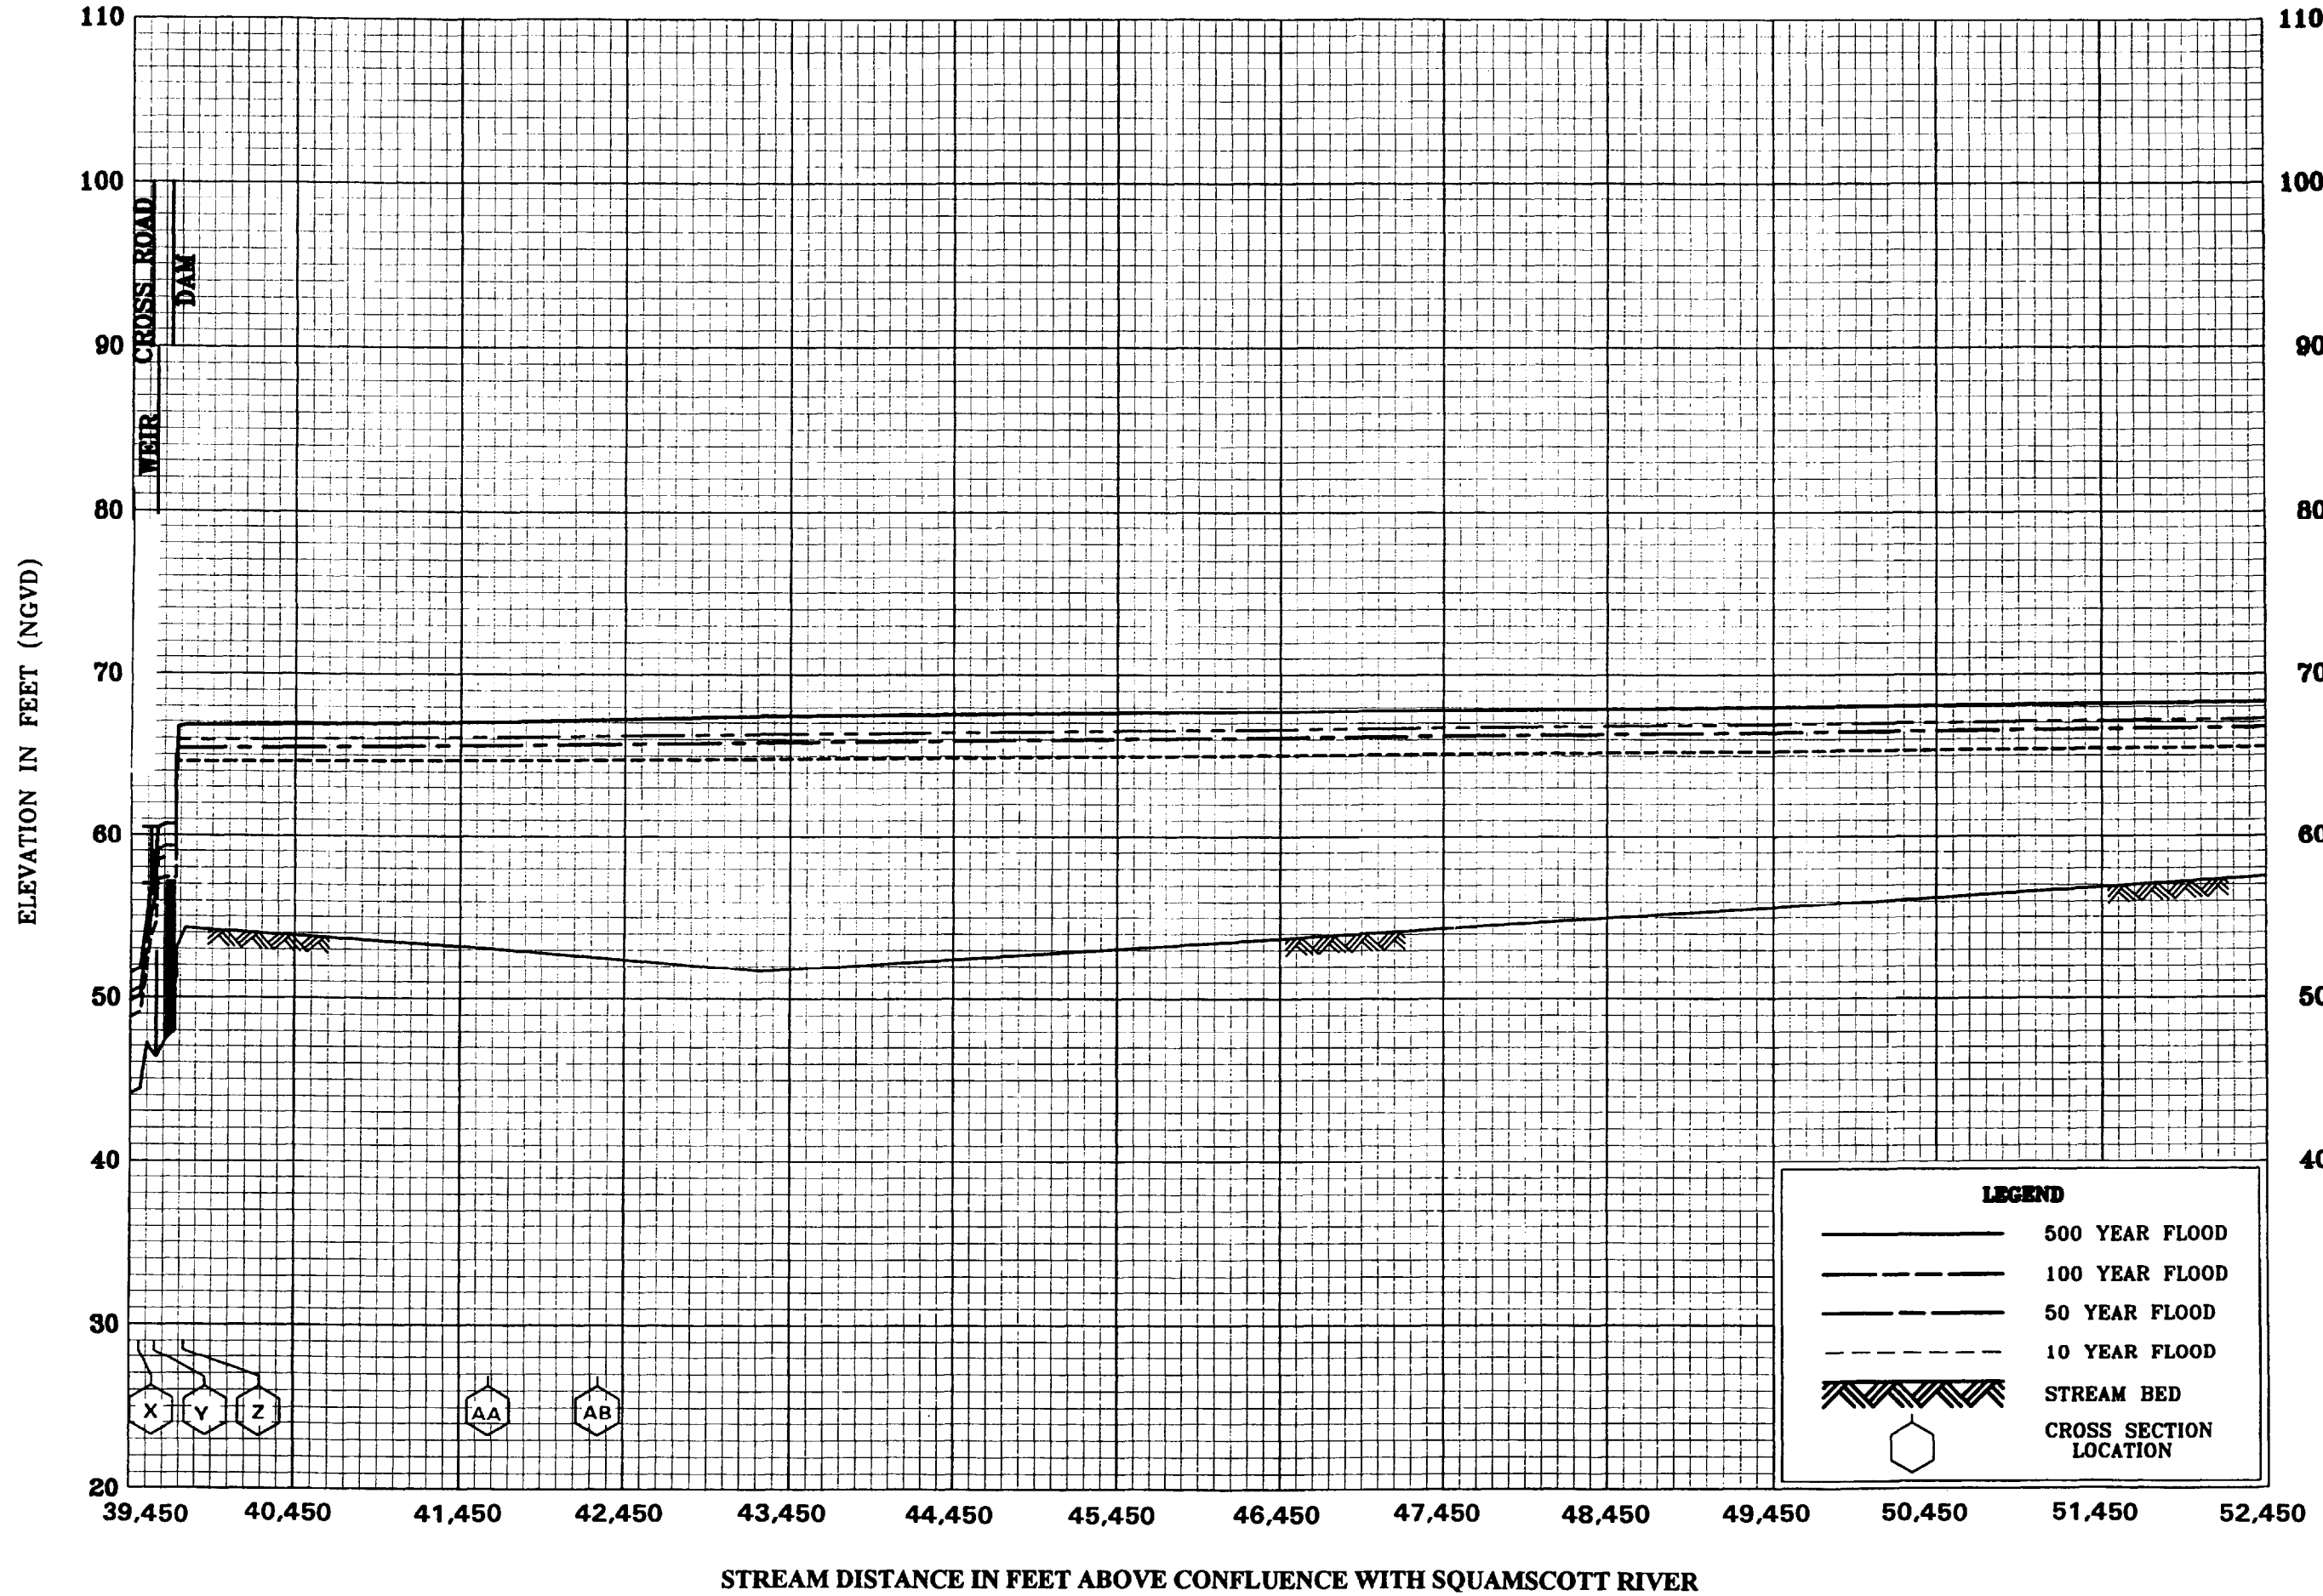

FLOOD PROFILES

EXETER RIVER

FEDERAL EMERGENCY MANAGEMENT AGENCY

ROCKINGHAM COUNTY, NH
(ALL JURISDICTIONS)