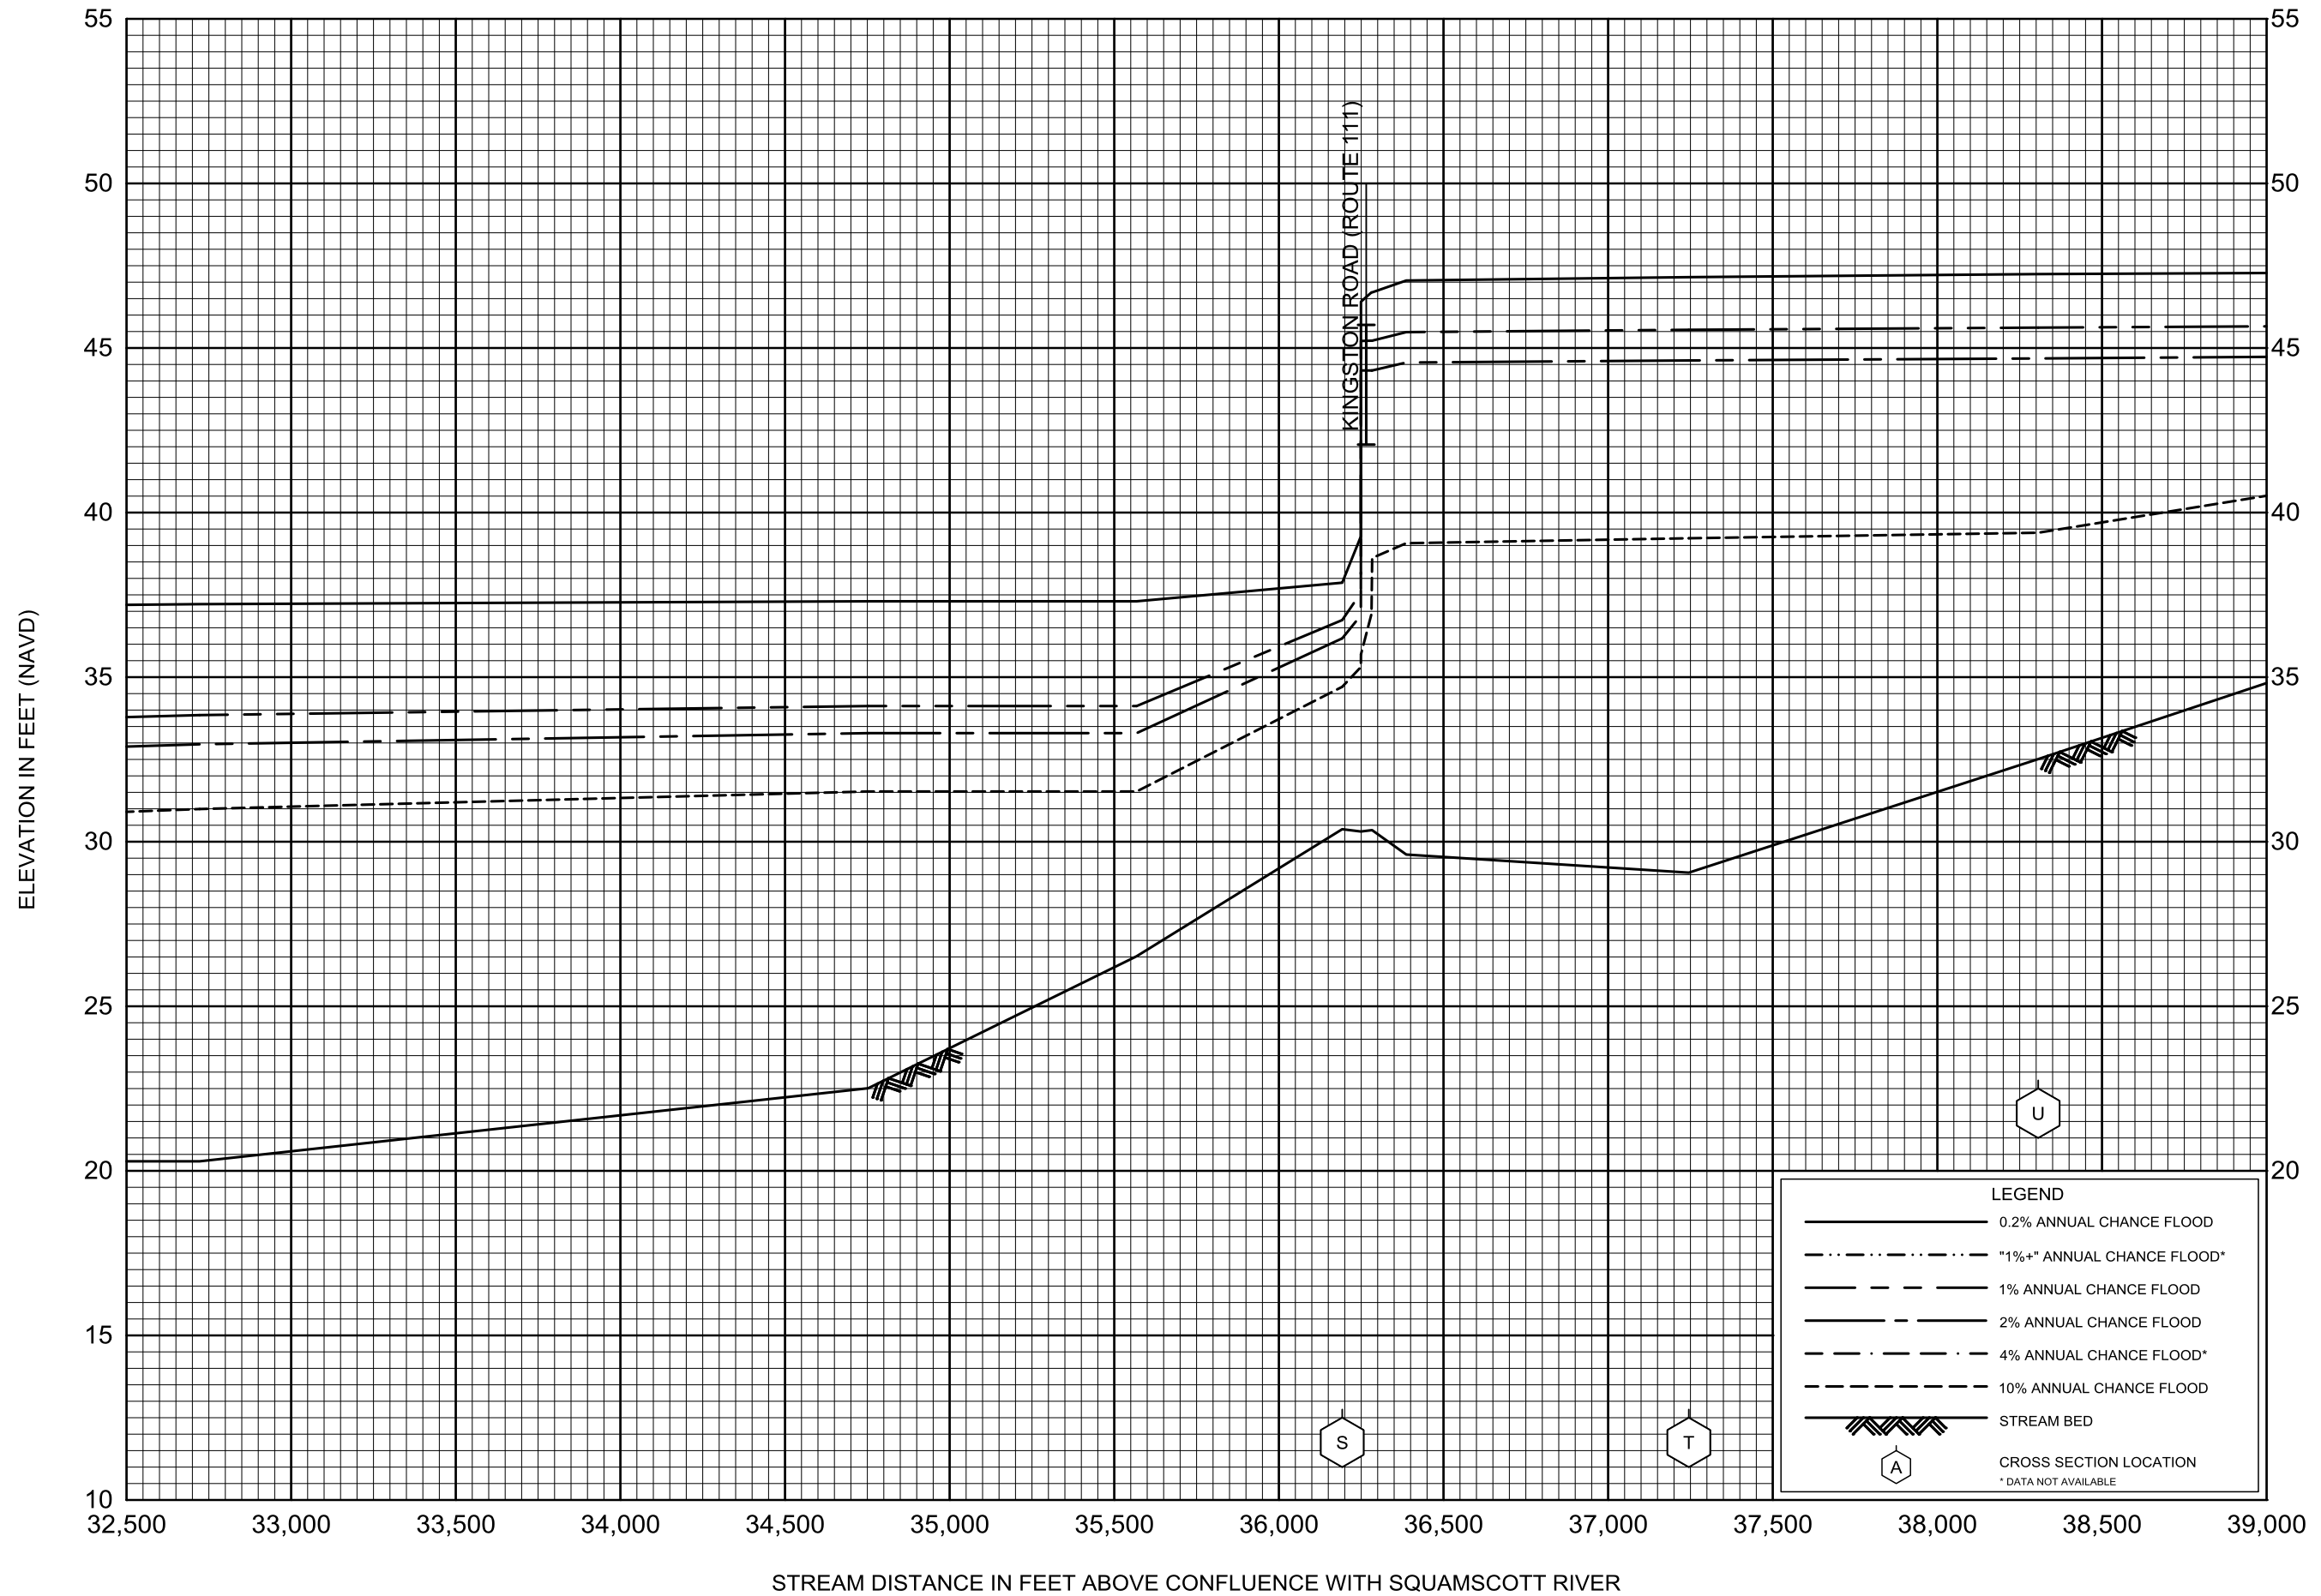

TOWN OF EXETER

FLOOD PROFILES

EXETER RIVER (TOWN OF EXETER)

FEDERAL EMERGENCY MANAGEMENT AGENCY

ROCKINGHAM COUNTY, NH

TOWN OF EXETER

FLOOD PROFILES

LITTLE RIVER NO. 1