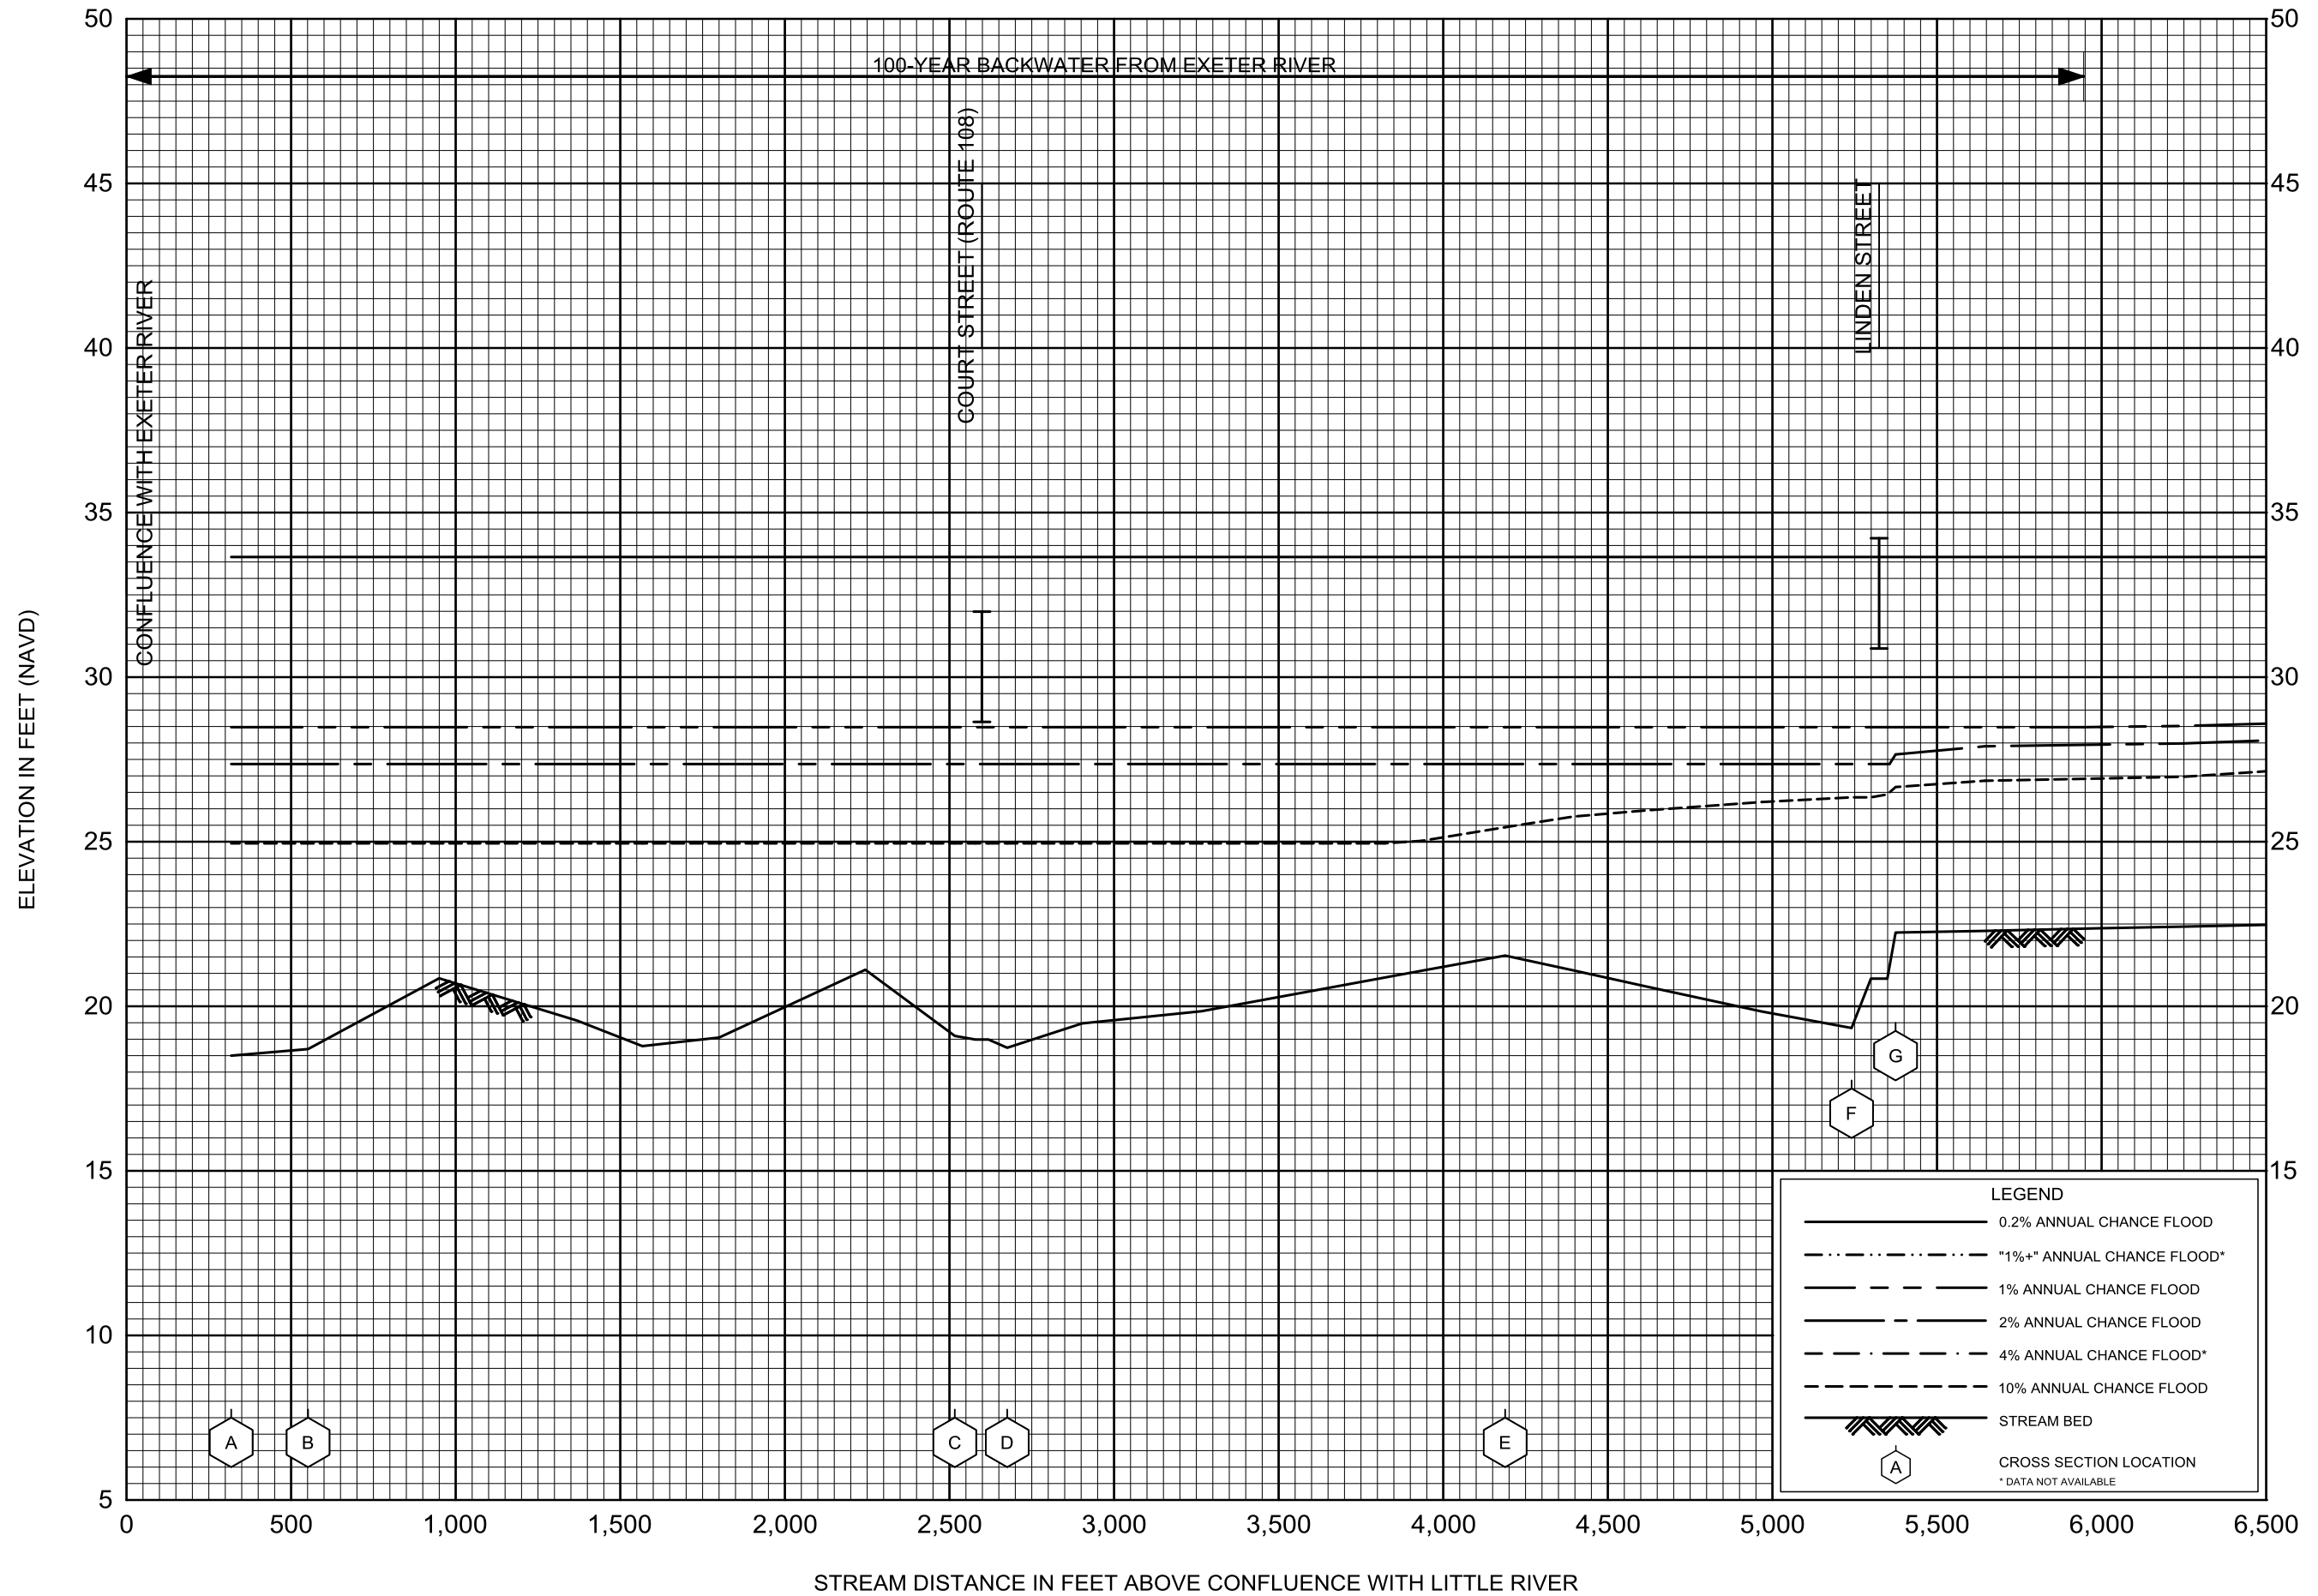

TOWN OF EXETER

FLOOD PROFILES

EXETER RIVER (TOWN OF EXETER)

FEDERAL EMERGENCY MANAGEMENT AGENCY

ROCKINGHAM COUNTY, NH

TOWN OF EXETER

FLOOD PROFILES

LITTLE RIVER NO. 1