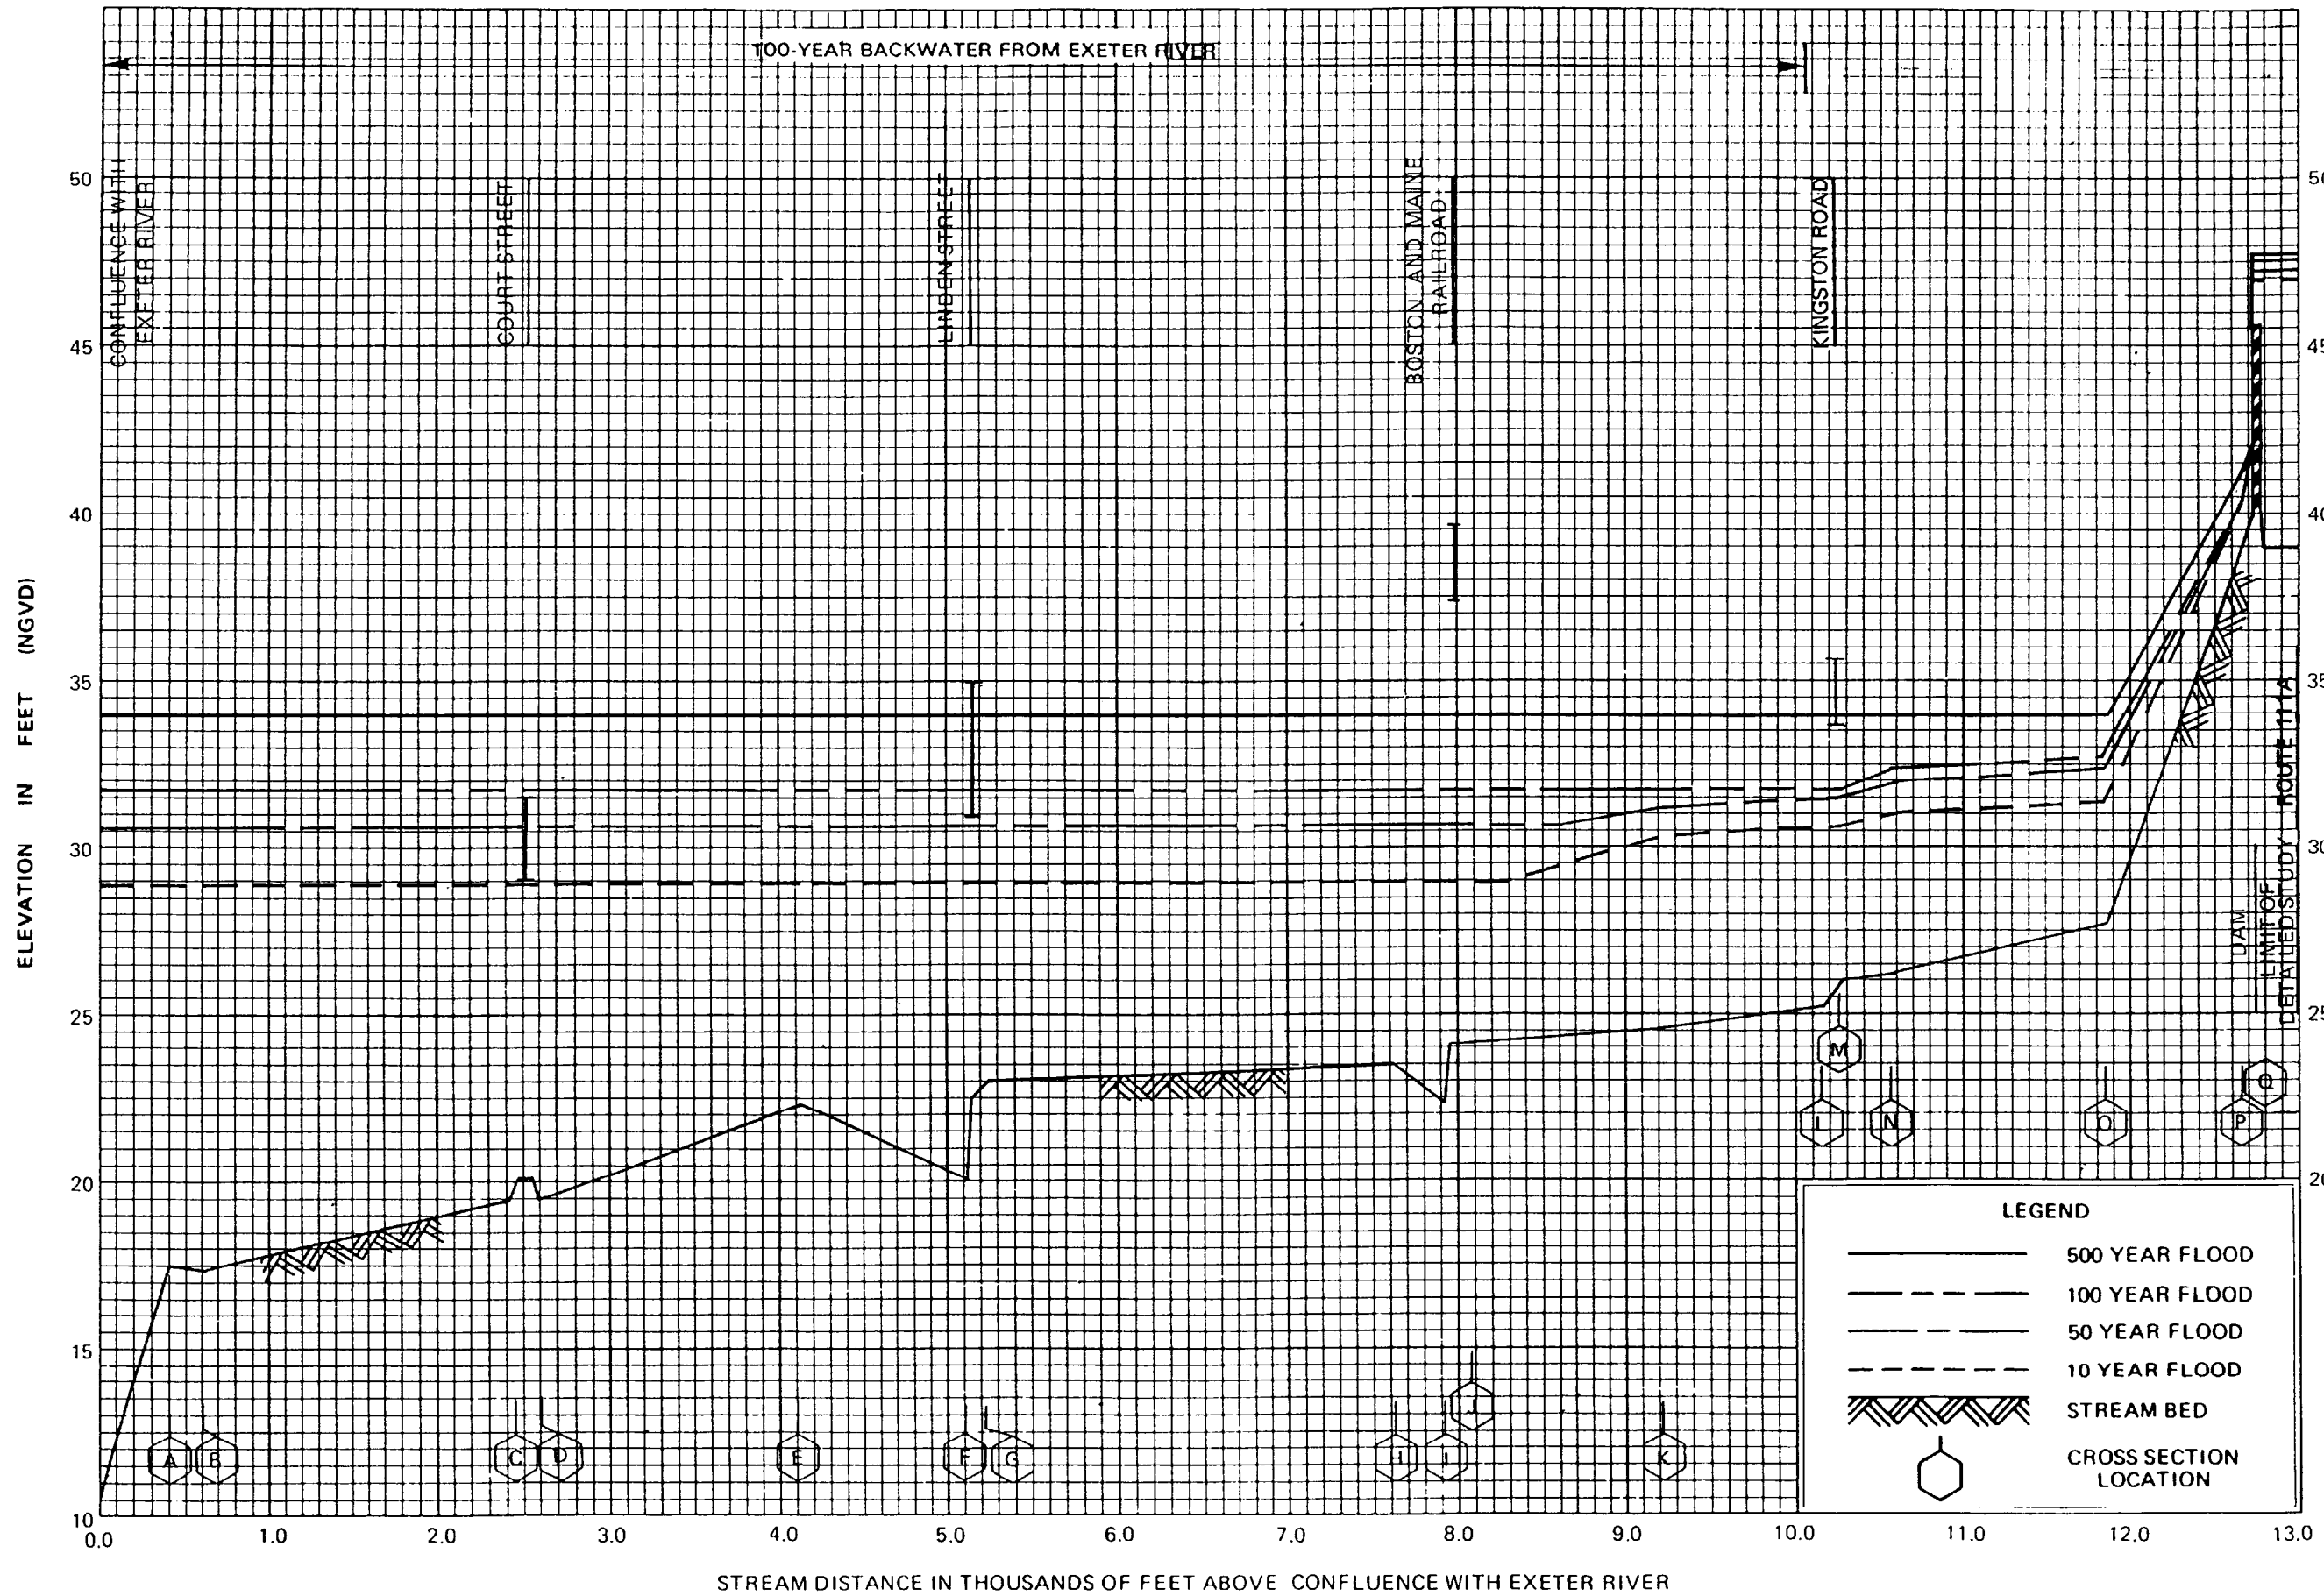

FLOOD PROFILES

LITTLE RIVER NO. 1

FEDERAL EMERGENCY MANAGEMENT AGENCY

ROCKINGHAM COUNTY, NH
(ALL JURISDICTIONS)

100P

FLOOD PROFILES

EXETER RIVER (TOWN OF EXETER)

FEDERAL EMERGENCY MANAGEMENT AGENCY