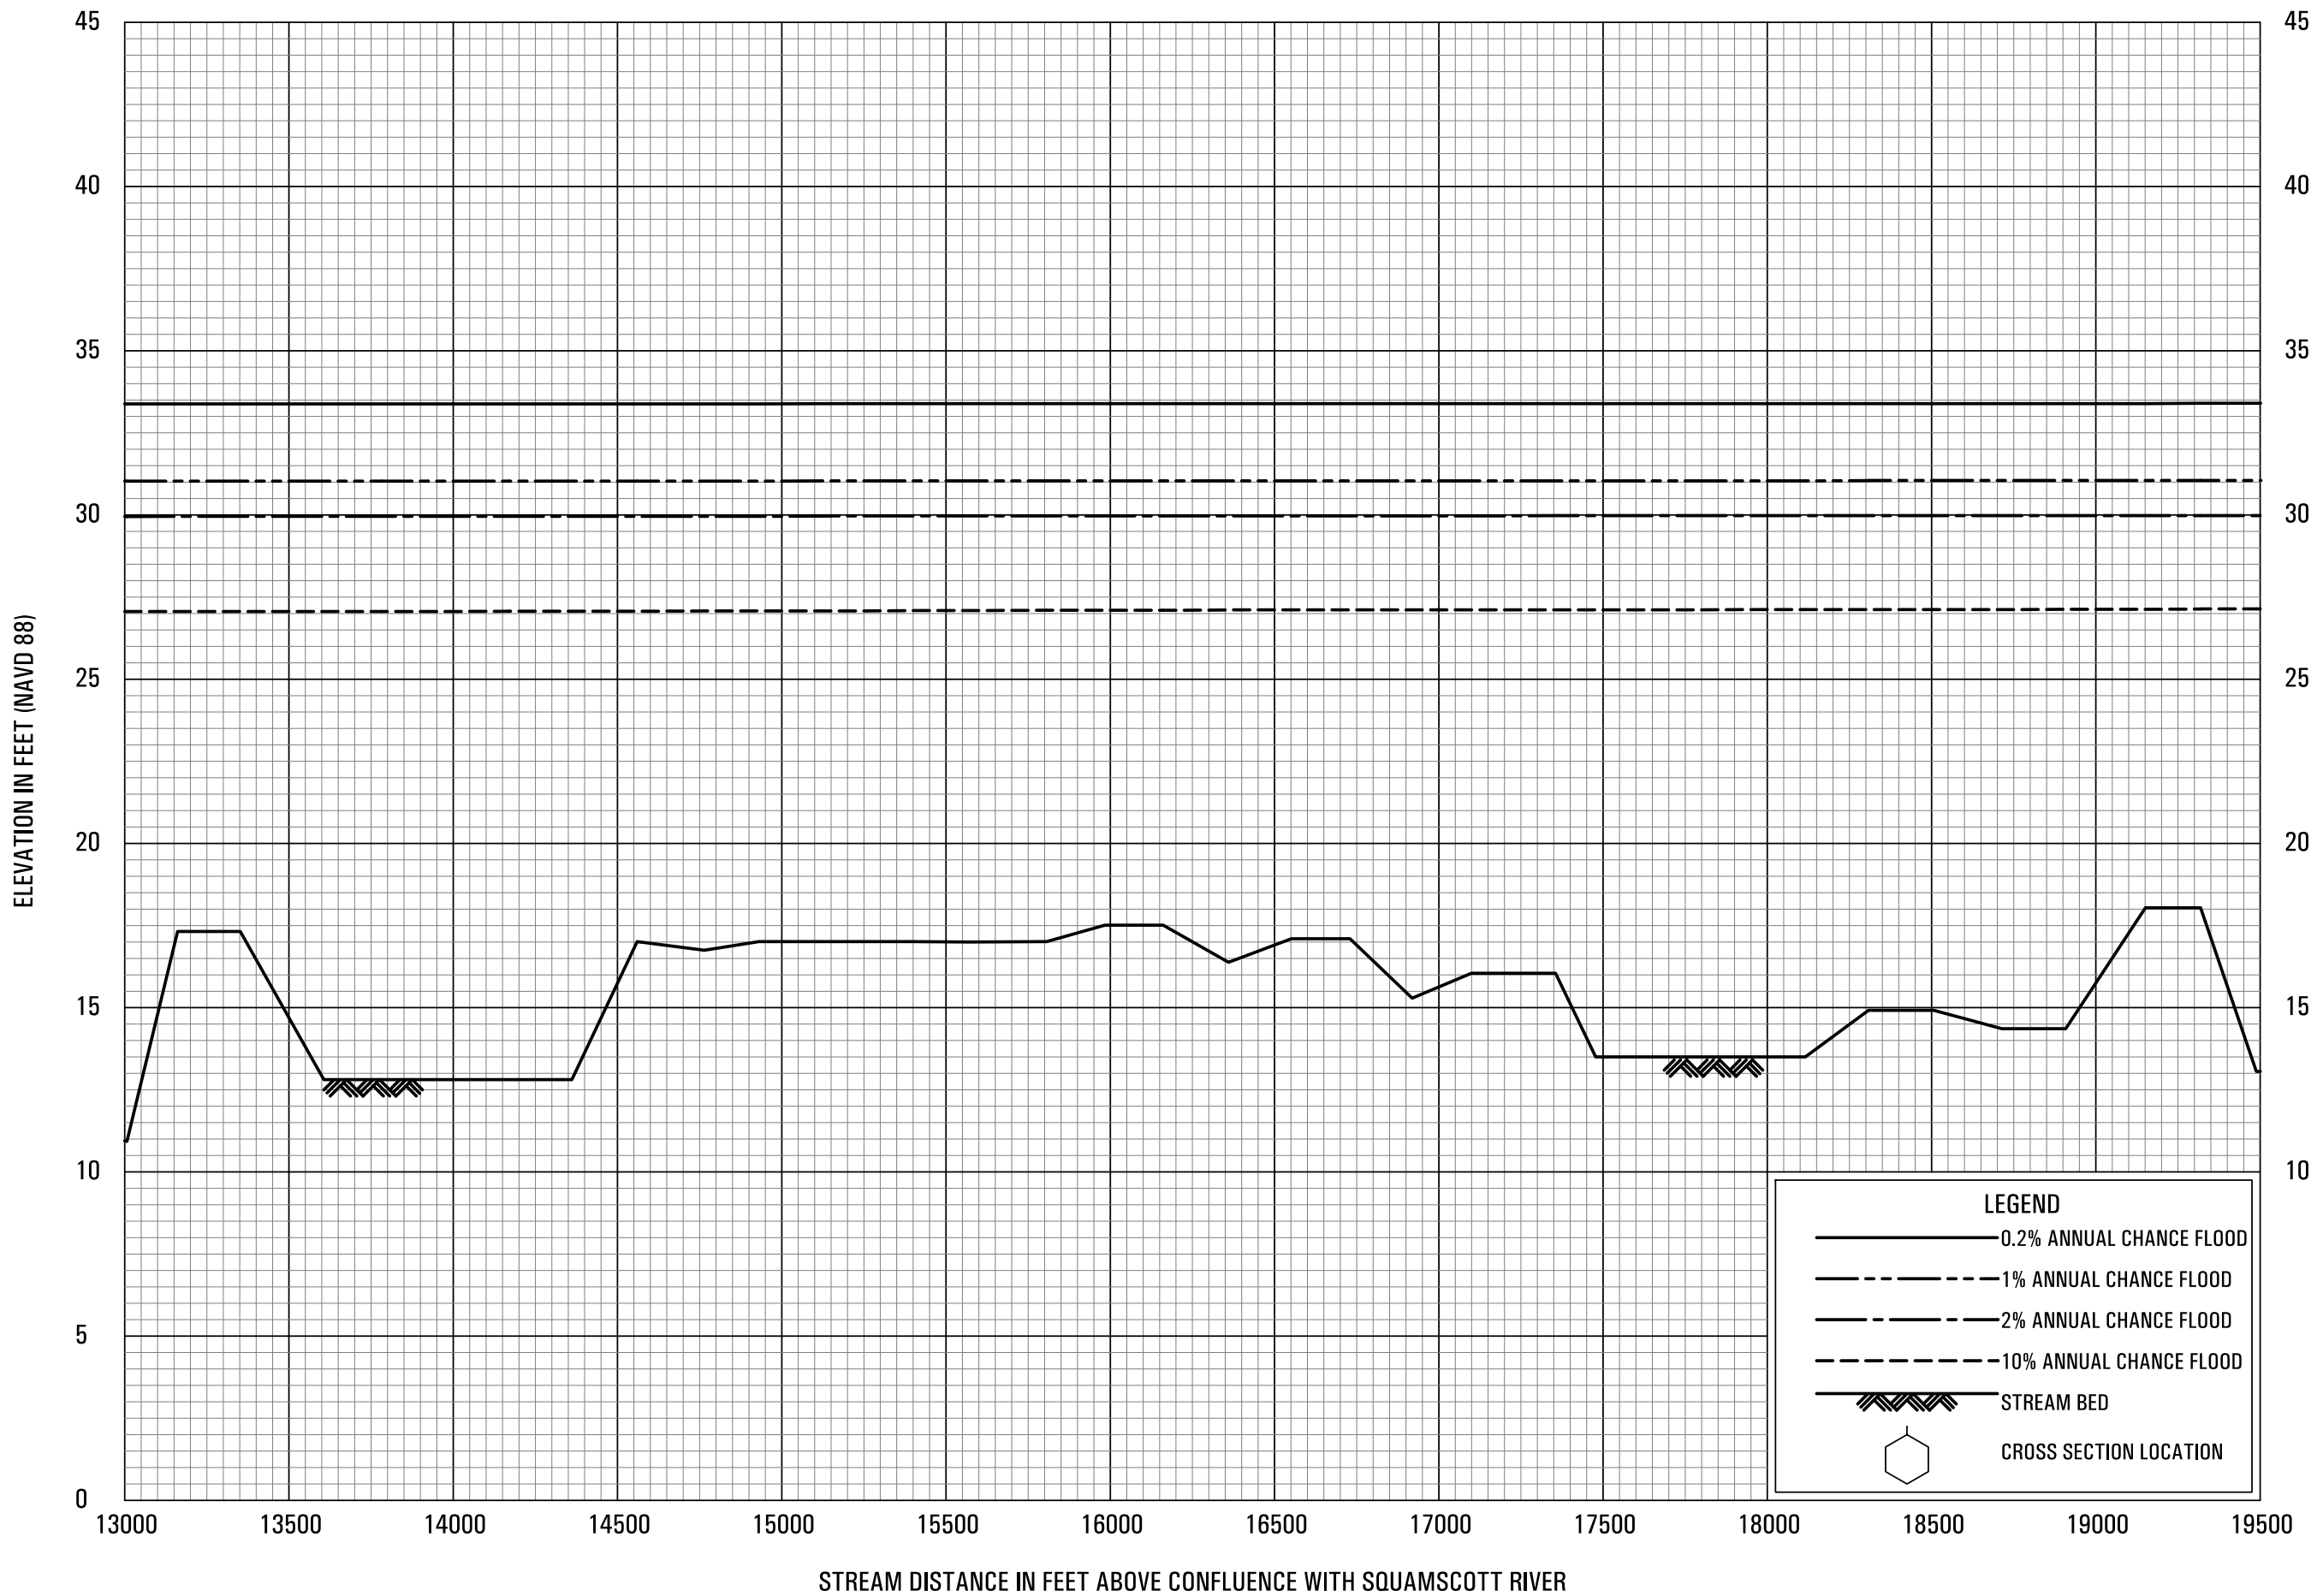

FLOOD PROFILES

EXETER RIVER (TOWN OF EXETER)

FEDERAL EMERGENCY MANAGEMENT AGENCY

ROCKINGHAM COUNTY, NH

(ALL JURISDICTIONS)

44P